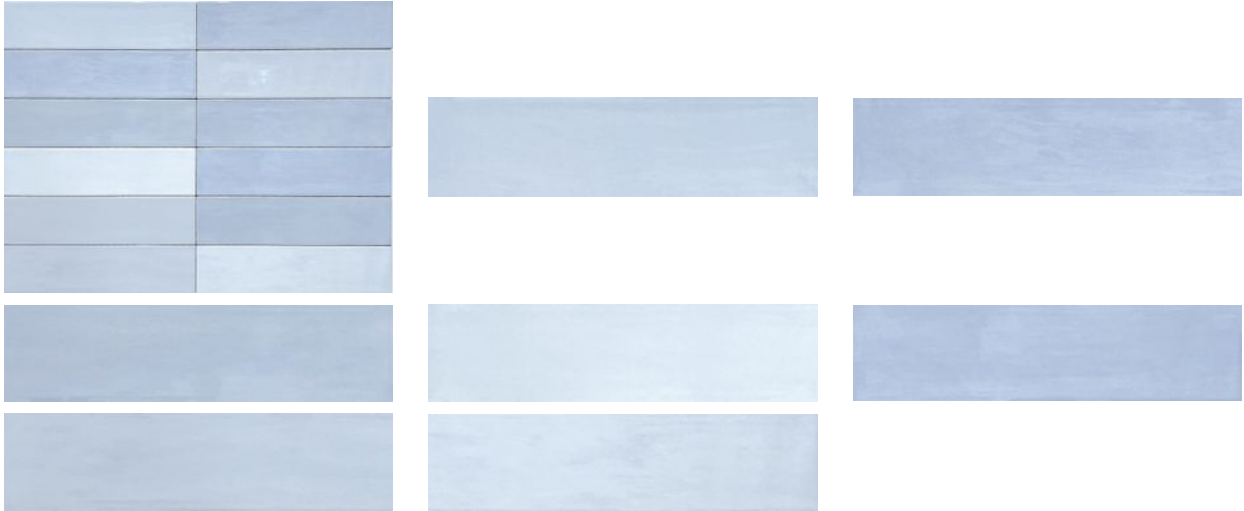

Tiles by Kia

PRODUCT
MOROCCO ARTIC 3X11

Tile | 3"x11" | Porcelain

GRAPHIC VARIETY

ROOM SCENES

TECHNICAL DATA

CODE: QUMO-AR-1
NAME: Morocco Artic 3x11
SIZE: 3"x11"
SERIES: Morocco
FINISH: Gloss
LOOK: Hand-crafted
BILLING UNIT: SF
FAMILY: Tile
FROST RESISTANCE: Yes
PEI: 4
STYLE: Contemporary
SUITABLE FOR: Indoor, Outdoor, Pool, Backsplash, Shower
TYPOLOGY: Porcelain
TYPE OF PIECE: Field Tile
USE: Floor and Wall