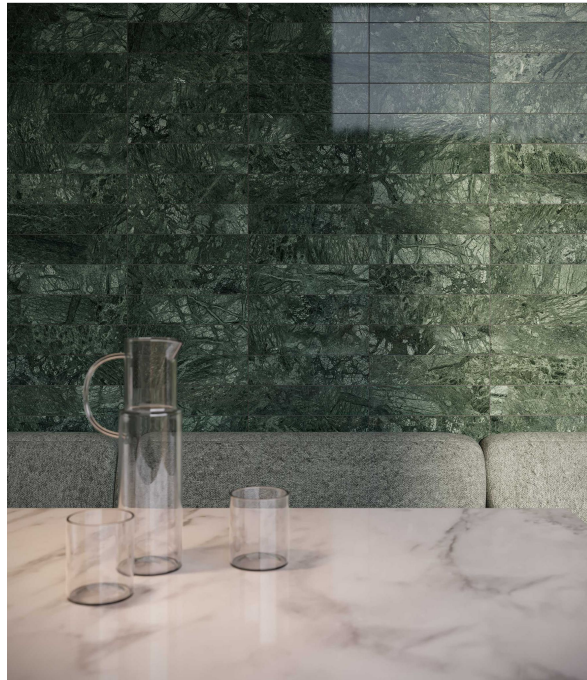

Tiles by Kia

SERIES DIOSA VERDE

|| Marble

Complex yet sophisticated, this green marble pays homage to Mother Earth, realized in its divine natural beauty. This exquisitely unique green marble exhibits vivid hues and an aesthetic grandeur that evokes a sense of divine luxury. This complex yet sophisticated stone pays homage to Mother Earth, realized in its lush, transcendent natural beauty.

PRODUCTS

Diosa Verde 12x24
12"x24" | Marble

Diosa Verde 2 Hexagon Mosaic
12"x12" | Marble

Diosa Verde 2x6 Picket Mosaic
10.5"x12" | Marble

Diosa Verde 3x12
3"x12" | Marble

Diosa Verde .5x12 Deco-Bar
0.5"x12" | Marble

Diosa Verde 1.25x4 Herringbone Mosaic
11.25"x11.375" | Marble

ROOM SCENES

Size	Product type	BOX			PALLET		
		pcs	sqft	lb	boxes	sqft	lb
12"x24"	Field Tile	4	7.97	46.772		382.56	
12"x12"	Mosaic	5	4.95	26.345		49.5	
10.5"x12"	Mosaic	5	4.41	22.31		44.1	
3"x12"	Field Tile	30	7.43	46.38		378.93	
0.5"x12"	Trim	50		17.4			
11.25"x11.375"	Mosaic	5	4.41	26.33		44.1	