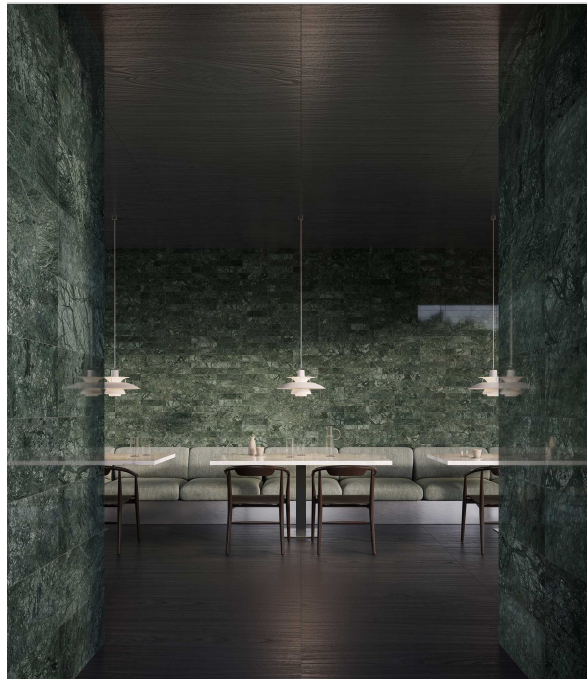

Tiles by Kia

SERIES DIOSA VERDE

|| Marble

Complex yet sophisticated, this green marble pays homage to Mother Earth, realized in its divine natural beauty. This exquisitely unique green marble exhibits vivid hues and an aesthetic grandeur that evokes a sense of divine luxury. This complex yet sophisticated stone pays homage to Mother Earth, realized in its lush, transcendent natural beauty.

PRODUCTS

Diosa Verde 12x24
12"x24" | Marble

Diosa Verde 2 Hexagon Mosaic
12"x12" | Marble

Diosa Verde 2x6 Picket Mosaic
10.5"x12" | Marble

Diosa Verde 3x12
3"x12" | Marble

Diosa Verde .5x12 Deco-Bar
0.5"x12" | Marble

Diosa Verde 1.25x4 Herringbone Mosaic
11.25"x11.375" | Marble

ROOM SCENES

Size	Product type	BOX			PALLET		
		pcs	sqft	lb	boxes	sqft	lb
12"x24"	Field Tile	4	7.97	46.772		382.56	
12"x12"	Mosaic	5	4.95	26.345		49.5	
10.5"x12"	Mosaic	5	4.41	22.31		44.1	
3"x12"	Field Tile	30	7.43	46.38		378.93	
0.5"x12"	Trim	50		17.4			
11.25"x11.375"	Mosaic	5	4.41	26.33		44.1	