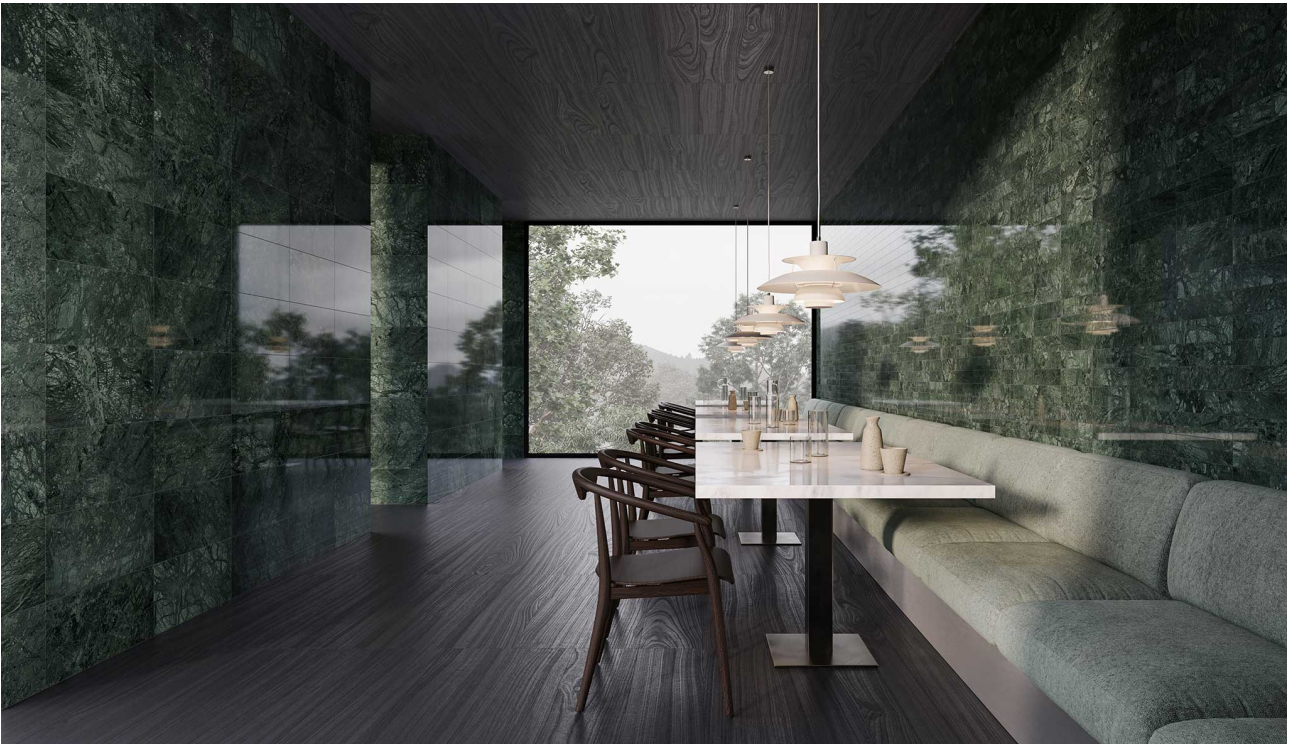

Tiles by Kia

SERIES DIOSA VERDE

|| Marble

Complex yet sophisticated, this green marble pays homage to Mother Earth, realized in its divine natural beauty. This exquisitely unique green marble exhibits vivid hues and an aesthetic grandeur that evokes a sense of divine luxury. This complex yet sophisticated stone pays homage to Mother Earth, realized in its lush, transcendent natural beauty.

PRODUCTS

Diosa Verde 12x24
12"x24" | Marble

Diosa Verde 2 Hexagon Mosaic
12"x12" | Marble

Diosa Verde 2x6 Picket Mosaic
10.5"x12" | Marble

Diosa Verde 3x12
3"x12" | Marble

Diosa Verde .5x12 Deco-Bar
0.5"x12" | Marble