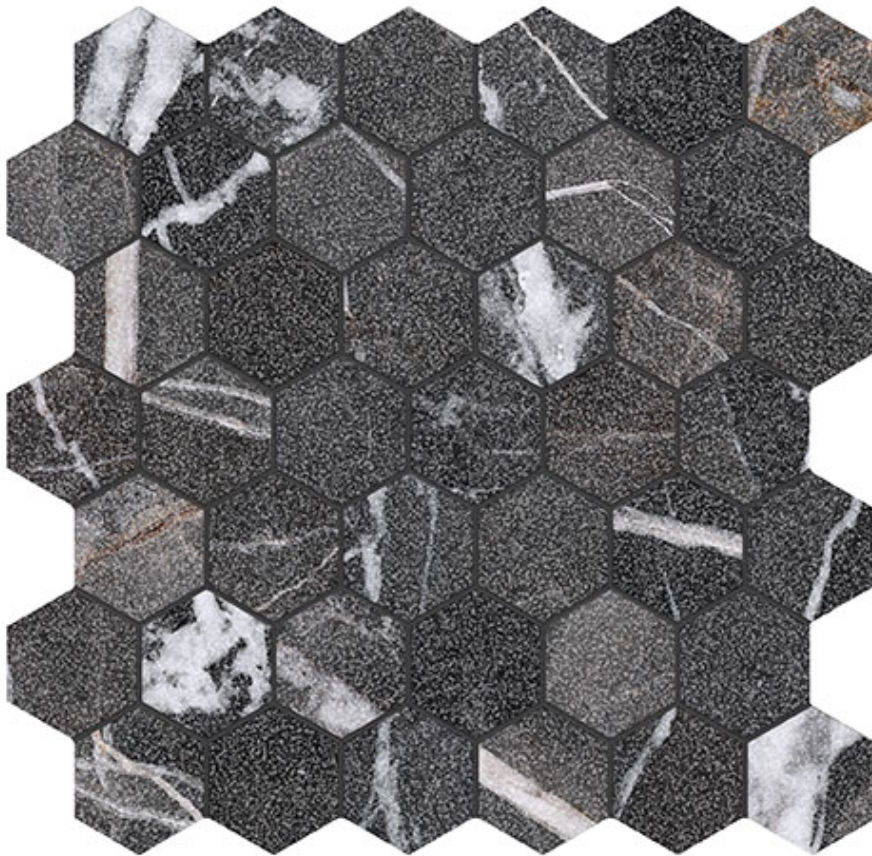

Tiles by Kia

PRODUCT

ROYAL STONEWORKS 2\" data-bbox="148 265 853 288">REGAL BLACK VEIN HEX

Tile | 12"x12" | Porcelain

TECHNICAL DATA

CODE: QUSW-RV-HX

NAME: Royal Stoneworks 2" Regal Black Vein Hex

SIZE: 12"x12"

SERIES: Royal Stoneworks

FINISH: Vintage

LOOK: Stone Look

FAMILY: Tile

MOSAIC CHIP SIZE: 2"x2"

SPECIAL ORDER: Special Order

STYLE: Contemporary

SUITABLE FOR: Indoor|Shower