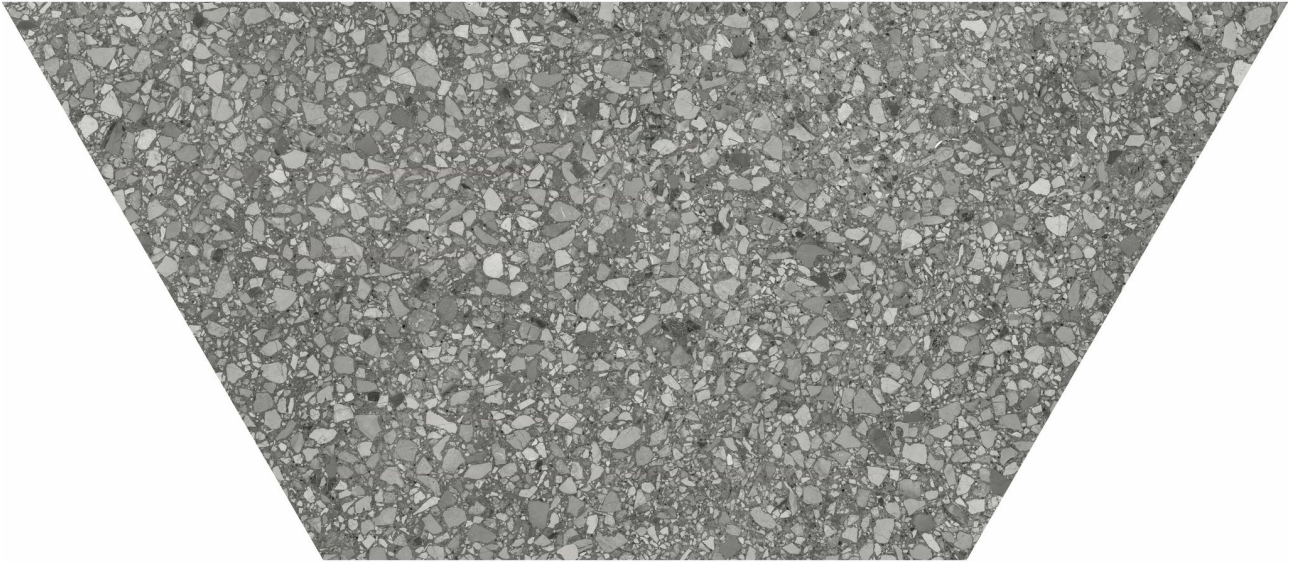

### STATION 10X24 SHADOW HALF HEXAGON

---

Tile | 10"x24" | Color Body Porcelain

### TECHNICAL DATA

CODE: AC4500-09410

NAME: Station 10x24 Shadow Half Hexagon

SIZE: 10"x24"

SERIES: Station

FINISH: Matte

LOOK: Terrazo

BREAKING STRENGTH (APH):  $\geq 360 \geq 1600$

SUITABLE FOR: Indoor| Outdoor

TYPOLOGY: Color Body Porcelain

THICKNESS (APH): 8.4mm

TYPE OF PIECE: Field Tile

USE: Floor and Wall

WATER ABSORPTION (APH):  $< 0.5\%$

NOTES: This product is special order and cannot be cancelled, returned, or refunded.