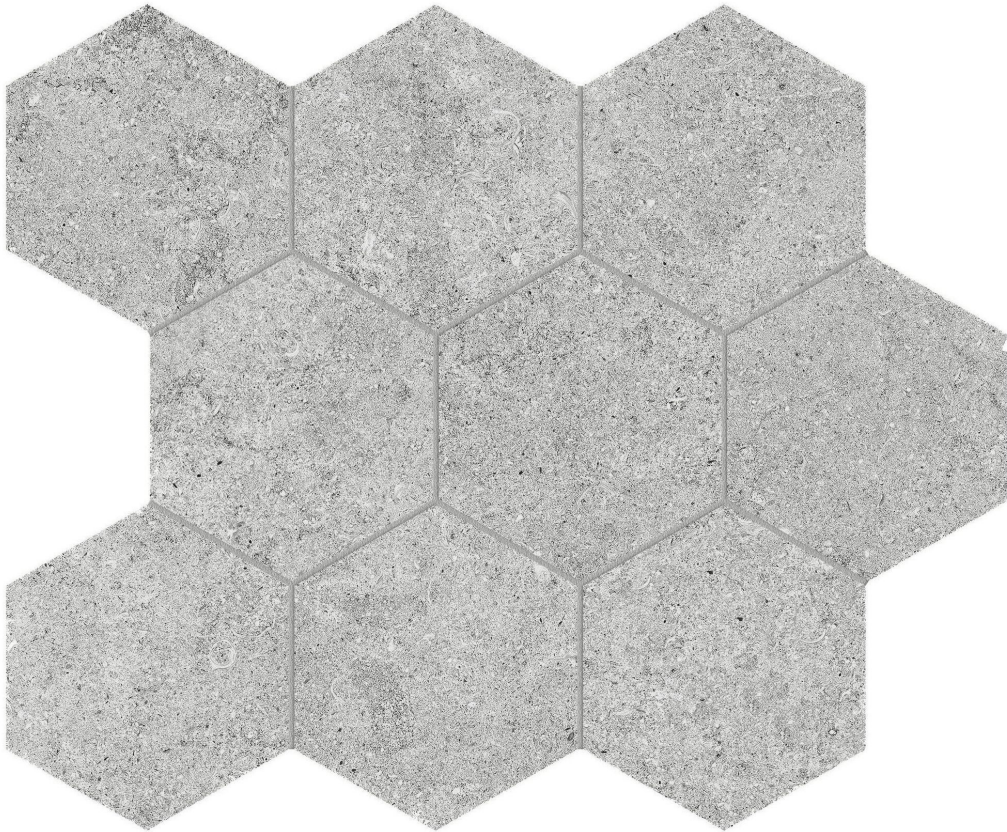

Tiles by Kia

PRODUCT

LITHOFORM 4\ " HEX CROSSCUT TWILIGHT

Tile | 10.5"x12" | Porcelain

TECHNICAL DATA

CODE: AC8510-00340

NAME: Lithoform 4" Hex Crosscut Twilight

SIZE: 10.5"x12"

SERIES: Lithoform

FINISH: Organic Matte

LOOK: Stone Look

EDGE: Rectified

FAMILY: Tile

SPECIAL ORDER: Special Order

STYLE: Contemporary

SUITABLE FOR: Indoor| Outdoor

TYPOLOGY: Porcelain

TYPE OF PIECE: Mosaic

USE: Floor and Wall

NOTES: This product is special order and cannot be cancelled, returned, or refunded.

PACKING

Size	Product type	BOX			PALLET		
		pcs	sqft	lb	boxes	sqft	lb
10.5"x12"	Mosaic	10	7.86		45		