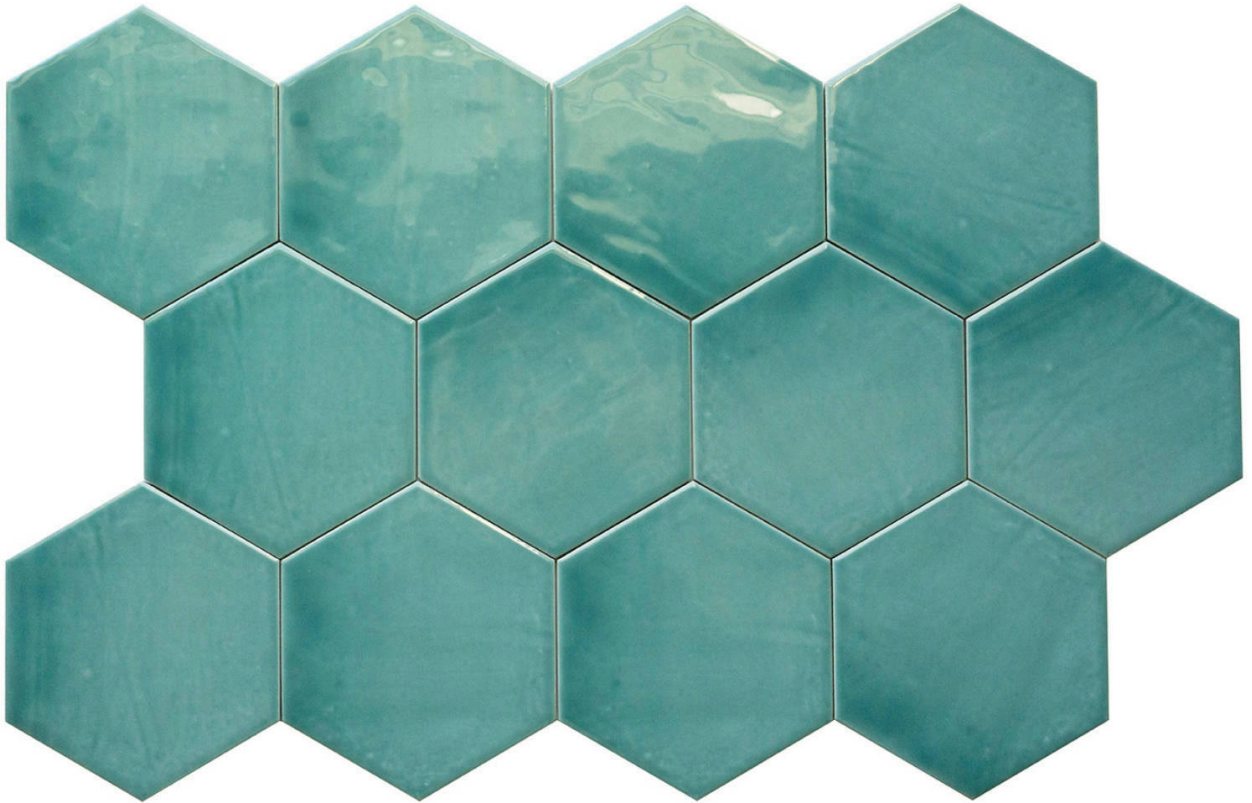

### RONDA 5.5X6.3" TEAL HEXAGON

---

Tile | 5.5"x6.3" | Porcelain

### TECHNICAL DATA

CODE: QURN-TE-1  
NAME: Ronda 5.5X6.3" Teal Hexagon  
SIZE: 5.5"x6.3"  
SERIES: Ronda  
FINISH: Gloss  
LOOK: Hand-crafted  
BILLING UNIT: SF  
FAMILY: Tile  
FROST RESISTANCE: Yes  
PEI: 3  
SHADE VARIATION: V1  
STYLE: Traditional  
SUITABLE FOR: Backsplash|Indoor|Outdoor|Pool|Shower  
TYPOLOGY: Porcelain  
TYPE OF PIECE: Field Tile  
USE: Floor and Wall