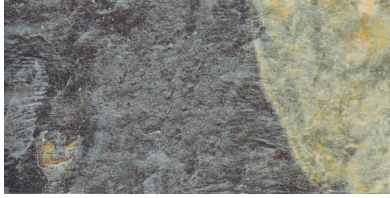

## TECHNICAL DATA

CODE: QUVT-JA-1  
NAME: Jade 12x24  
SIZE: 12"x24"  
SERIES: Vermont Slate  
FINISH: Matt  
LOOK: Stone Look  
BILLING UNIT: SF  
FAMILY: Tile  
FROST RESISTANCE: Yes  
PEI: 4  
STYLE: Contemporary  
SUITABLE FOR: Indoor, Shower  
TYPOLOGY: Porcelain  
TYPE OF PIECE: Field Tile  
USE: Floor and Wall