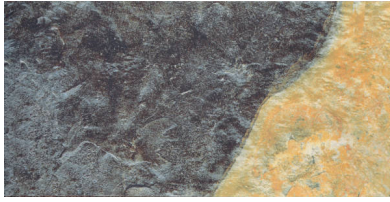

## TECHNICAL DATA

CODE: QUVT-JA-1  
NAME: Jade 12x24  
SIZE: 12"x24"  
SERIES: Vermont Slate  
FINISH: Matt  
LOOK: Stone Look  
BILLING UNIT: SF  
FAMILY: Tile  
FROST RESISTANCE: Yes  
PEI: 4  
STYLE: Contemporary  
SUITABLE FOR: Indoor, Shower  
TYPOLOGY: Porcelain  
TYPE OF PIECE: Field Tile  
USE: Floor and Wall