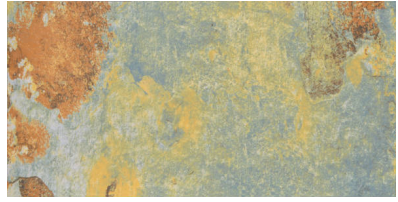

## TECHNICAL DATA

CODE: QUVT-JA-1  
NAME: Jade 12x24  
SIZE: 12"x24"  
SERIES: Vermont Slate  
FINISH: Matt  
LOOK: Stone Look  
BILLING UNIT: SF  
FAMILY: Tile  
FROST RESISTANCE: Yes  
PEI: 4  
STYLE: Contemporary  
SUITABLE FOR: Indoor, Shower  
TYPOLOGY: Porcelain  
TYPE OF PIECE: Field Tile  
USE: Floor and Wall