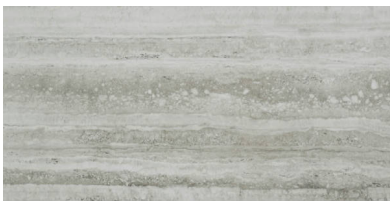

Tiles by Kia

PRODUCT TREISTE TRAVERTINI POLISHED 24X48

Tile | 24"x48" | Glazed Porcelain

GRAPHIC VARIETY

TECHNICAL DATA

CODE: QULX-TR-4P
NAME: Treiste Travertini Polished 24X48
SIZE: 24"x48"
SERIES: Luxury
FINISH: Polished
LOOK: Marble Look
BILLING UNIT: SF
EDGE: Rectified
FAMILY: Tile
FROST RESISTANCE: Yes
PEI: 4
STYLE: Contemporary
SUITABLE FOR: Indoor, Shower
TYPOLOGY: Glazed Porcelain
TYPE OF PIECE: Field Tile
USE: Floor and Wall