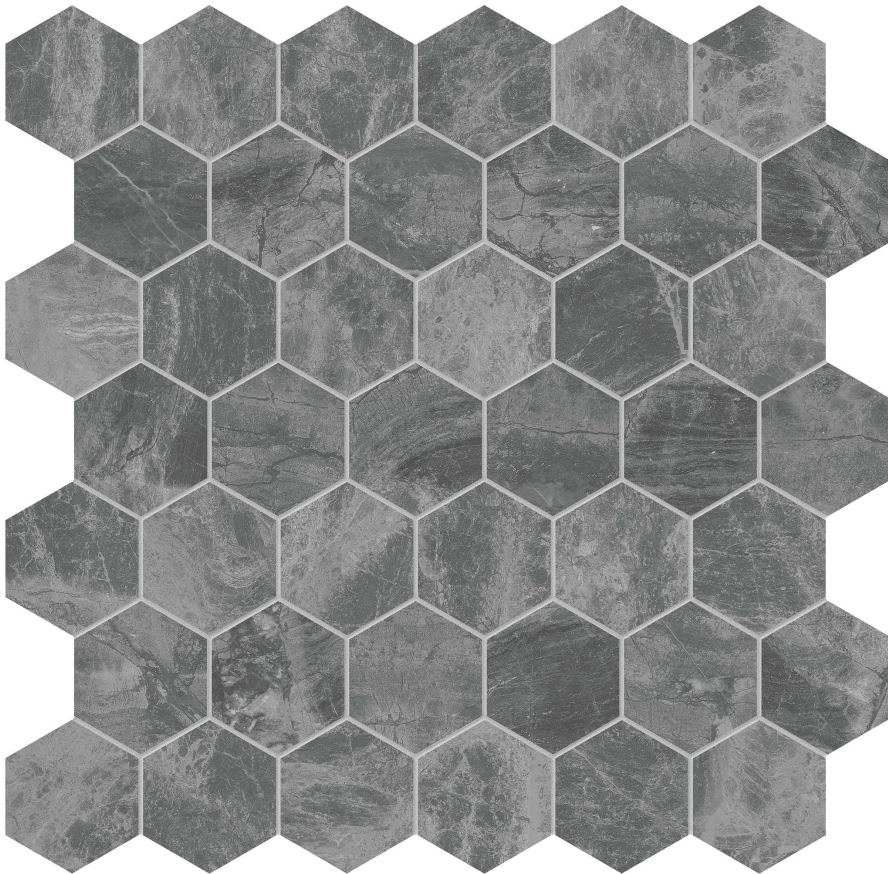

### GEMMA MYSTIQUE 2 HEXAGON MOSAIC

---

Stone | 12"x12" | Marble

### TECHNICAL DATA

CODE: AS5001-03050

NAME: Gemma Mystique 2 Hexagon Mosaic

SIZE: 12"x12"

SERIES: Gemma Mystique

FINISH: Brushed

BILLING UNIT: SF

FAMILY: Stone

MOSAIC CHIP SIZE: 2"x2"

SUITABLE FOR: Indoor|Shower

TYPOLOGY: Marble

TYPE OF PIECE: Mosaic

USE: Floor and Wall

NOTES: Sheet size shown is approximate. Actual dimensions refer to individual mosaic chips.