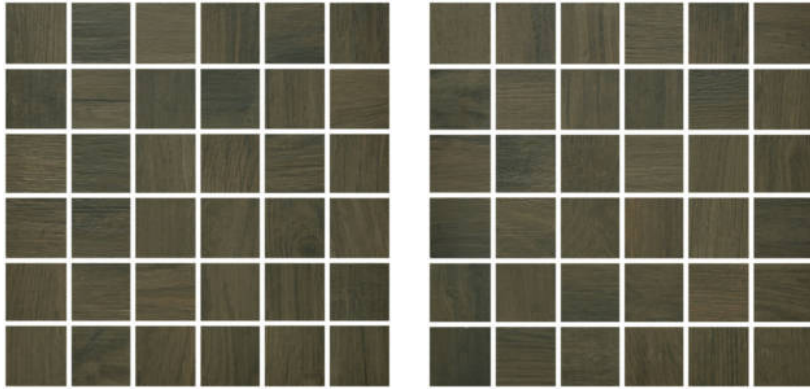

Tiles by Kia

PRODUCT
2X2 DENALI NOCE MOSAIC

Tile | 12"x12" | Porcelain

GRAPHIC VARIETY

TECHNICAL DATA

CODE: QUCA-DE-M
NAME: 2X2 Denali Noce Mosaic
SIZE: 12"x12"
SERIES: Cabin
FINISH: Matt
LOOK: Wood Look
BILLING UNIT: SH
FAMILY: Tile
FROST RESISTANCE: Yes
MOSAIC CHIP SIZE: 2"x2"
STYLE: Contemporary
SUITABLE FOR: Indoor
TYPOLOGY: Porcelain
TYPE OF PIECE: Mosaic
USE: Floor and Wall