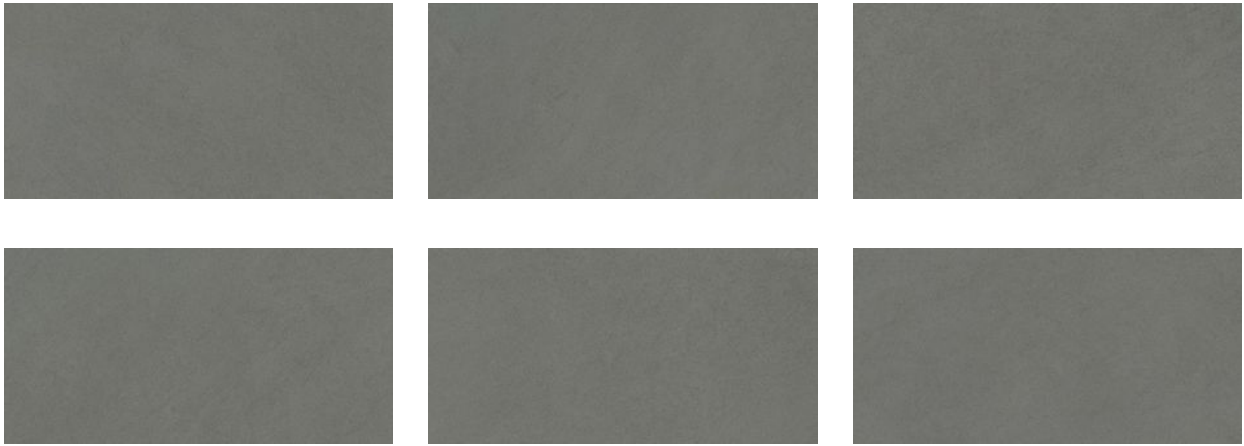

Tiles by Kia

PRODUCT
CONCORD 12X24F UMBER MATTE

Tile | 12"x24" | Pressed Glazed Porcelain

GRAPHIC VARIETY

ROOM SCENES

TECHNICAL DATA

CODE: QUCN-UM-2
NAME: Concord 12X24F Umber Matte
SIZE: 12"x24"
SERIES: Concord
FINISH: Matt
LOOK: Stone Look
BREAKING STRENGTH (APH): >350 - >1600
BILLING UNIT: SF
CHEMICAL RESISTANCE (APH): CLASS A
DCOF (APH): MATTE ≥ 0.65
FAMILY: Tile
FROST RESISTANCE: Yes
PEI: 4
R VALUE (APH): MATTE R10
SHADE VARIATION: V3
STAIN RESISTANCE (APH): CLASS A & 5
STYLE: Contemporary
SUITABLE FOR: Indoor, Outdoor, Pool, Backsplash, Shower
TYPOLOGY: Pressed Glazed Porcelain
THICKNESS (APH): 8.4 mm
TYPE OF PIECE: Field Tile
USE: Floor and Wall
WATER ABSORPTION (APH): $\leq 0.5\%$