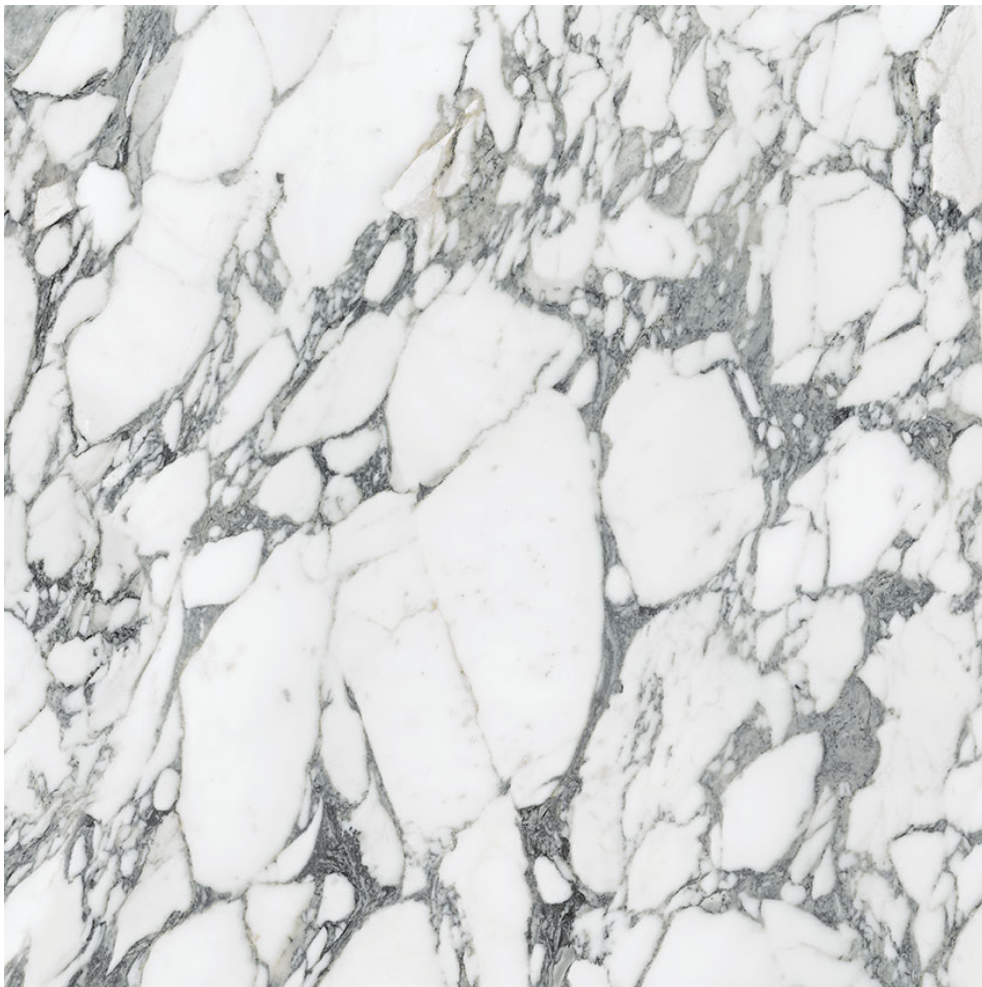

## TECHNICAL DATA

CODE: QUSW-IA-7H

NAME: Royal Stoneworks 36X36 Italian Arabescato Honed

SIZE: 36"x36"

SERIES: Royal Stoneworks

FINISH: Honed

LOOK: Stone Look

EDGE: Rectified

FAMILY: Tile

FROST RESISTANCE: Yes

SHADE VARIATION: V3

SPECIAL ORDER: Special Order

STYLE: Contemporary

SUITABLE FOR: Indoor|Shower

TPOLOGY: Porcelain

TYPE OF PIECE: Field Tile