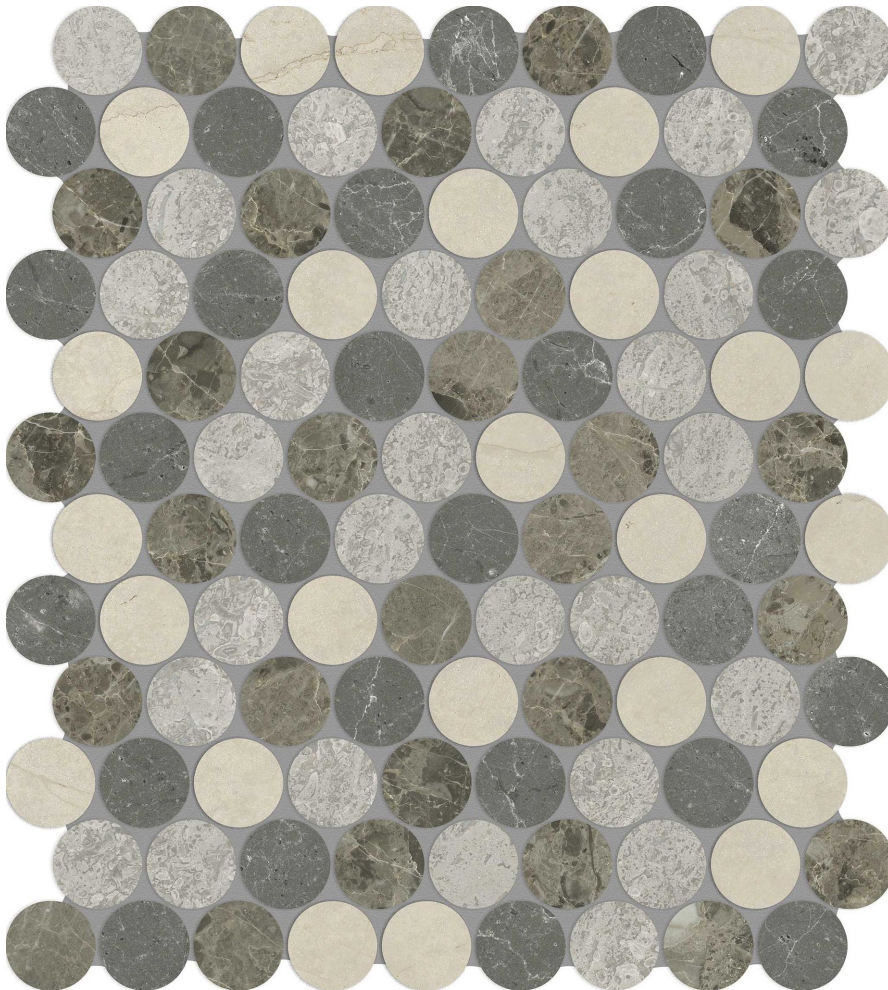

### UTOPIO 1.25 PENNY ROUND TERRA MOSAIC

---

Stone | 10"x14" | Natural Stone

### TECHNICAL DATA

CODE: AS5001-04270

NAME: Utopio 1.25 Penny Round Terra Mosaic

SIZE: 10"x14"

SERIES: Utopio

FINISH: Polished & Honed

BILLING UNIT: SF

FAMILY: Stone

MOSAIC CHIP SIZE: 1.25"x1.25"

SUITABLE FOR: Indoor|Shower

TYPOLOGY: Natural Stone

TYPE OF PIECE: Mosaic

USE: Floor and Wall

NOTES: Mosaic sheet sizes are nominal and may vary slightly due to standard manufacturing tolerances.