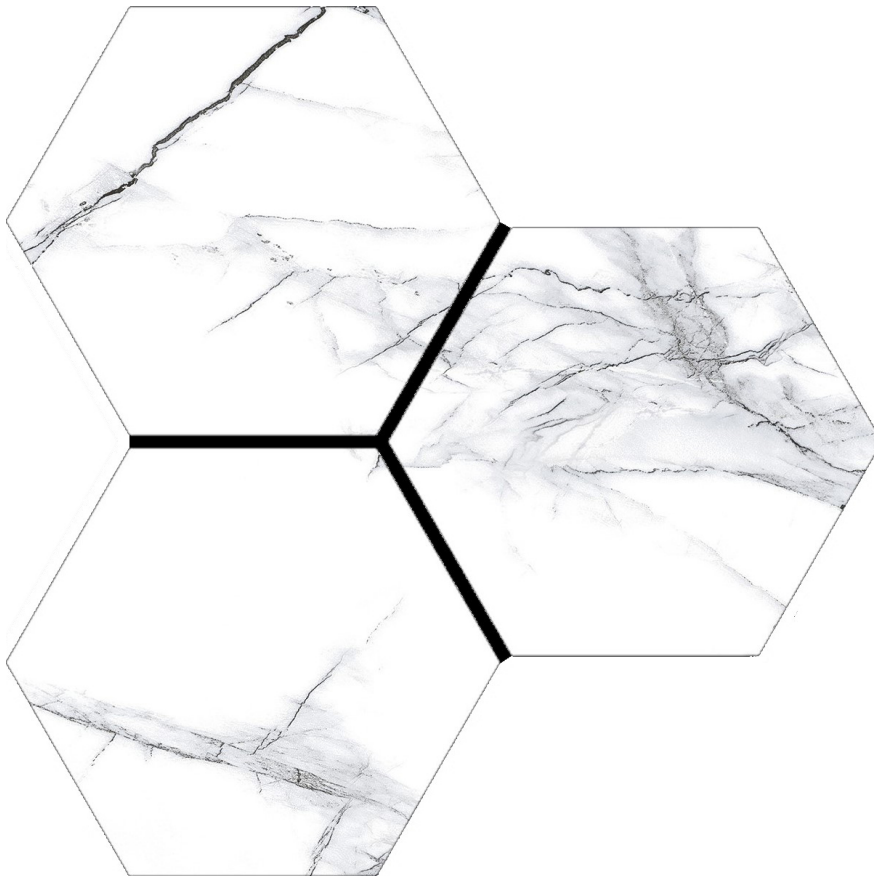

### TREASURE ICE WHITE MARBLE 6" CARVED HEXAGON

---

Tile | 6"x6" | Porcelain

### GRAPHIC VARIETY

### TECHNICAL DATA

CODE: QUTS-IC-5C  
NAME: Treasure Ice White Marble 6" Carved Hexagon  
SIZE: 6"x6"  
SERIES: Treasure  
FINISH: Carved  
LOOK: Marble Look  
BILLING UNIT: SF  
FAMILY: Tile  
FROST RESISTANCE: Yes  
PEI: 4  
SHADE VARIATION: V3  
STYLE: Contemporary  
SUITABLE FOR: Indoor, Shower, Backsplash  
TYPOLOGY: Porcelain  
TYPE OF PIECE: Field Tile  
USE: Floor and Wall