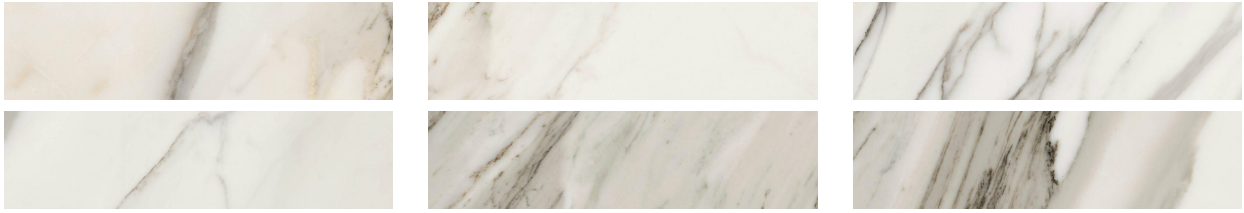

Tiles by Kia

PRODUCT 3X12 POLISHED CRUSH GOLD

Tile | 3"x12" | Porcelain

GRAPHIC VARIETY

ROOM SCENES

TECHNICAL DATA

CODE: QUMY-CR-3P

NAME: 3X12 Polished Crush Gold

SIZE: 3"x12"

SERIES: Mystique

FINISH: Polished

LOOK: Marble Look

BILLING UNIT: SF

EDGE: Rectified

FAMILY: Tile

FROST RESISTANCE: Yes

PEI: 4

SHADE VARIATION: V4

STYLE: Contemporary

SUITABLE FOR: Indoor, Shower

TYPOLOGY: Porcelain

TYPE OF PIECE: Field Tile

USE: Floor and Wall

NOTES: •MADE IN THE USA •Products containing as much as 45% recycled content. • Post-consumer recycled content levels as much as 3%. • Zero industrial wastewater discharge. • A 99% internal process recycling rate. • Local sourcing of >95% raw materials (within 500-mile radius of factory) resulting in low transportation related carbon emissions.