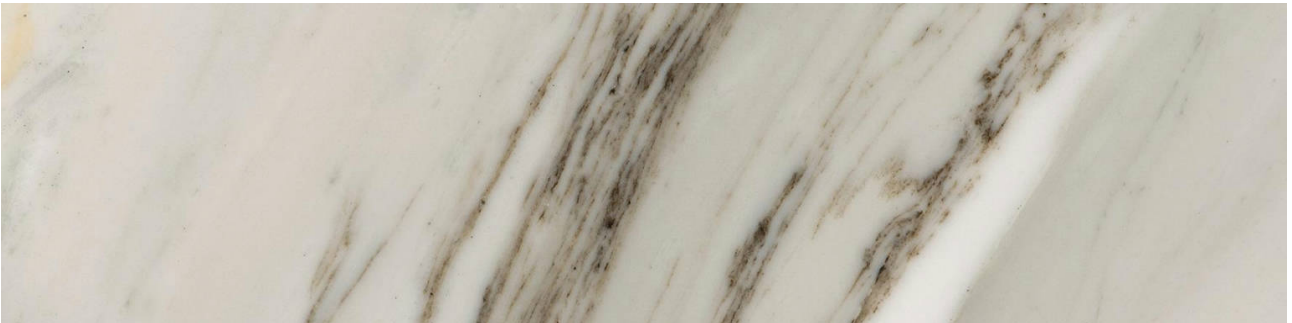

Tiles by Kia

PRODUCT 3X12 POLISHED CRUSH GOLD

Tile | 3"x12" | Porcelain

GRAPHIC VARIETY

ROOM SCENES

TECHNICAL DATA

CODE: QUMY-CR-3P

NAME: 3X12 Polished Crush Gold

SIZE: 3"x12"

SERIES: Mystique

FINISH: Polished

LOOK: Marble Look

BILLING UNIT: SF

EDGE: Rectified

FAMILY: Tile

FROST RESISTANCE: Yes

PEI: 4

SHADE VARIATION: V4

STYLE: Contemporary

SUITABLE FOR: Indoor, Shower

TYPOLOGY: Porcelain

TYPE OF PIECE: Field Tile

USE: Floor and Wall

NOTES: •MADE IN THE USA •Products containing as much as 45% recycled content. • Post-consumer recycled content levels as much as 3%. • Zero industrial wastewater discharge. • A 99% internal process recycling rate. • Local sourcing of >95% raw materials (within 500-mile radius of factory) resulting in low transportation related carbon emissions.