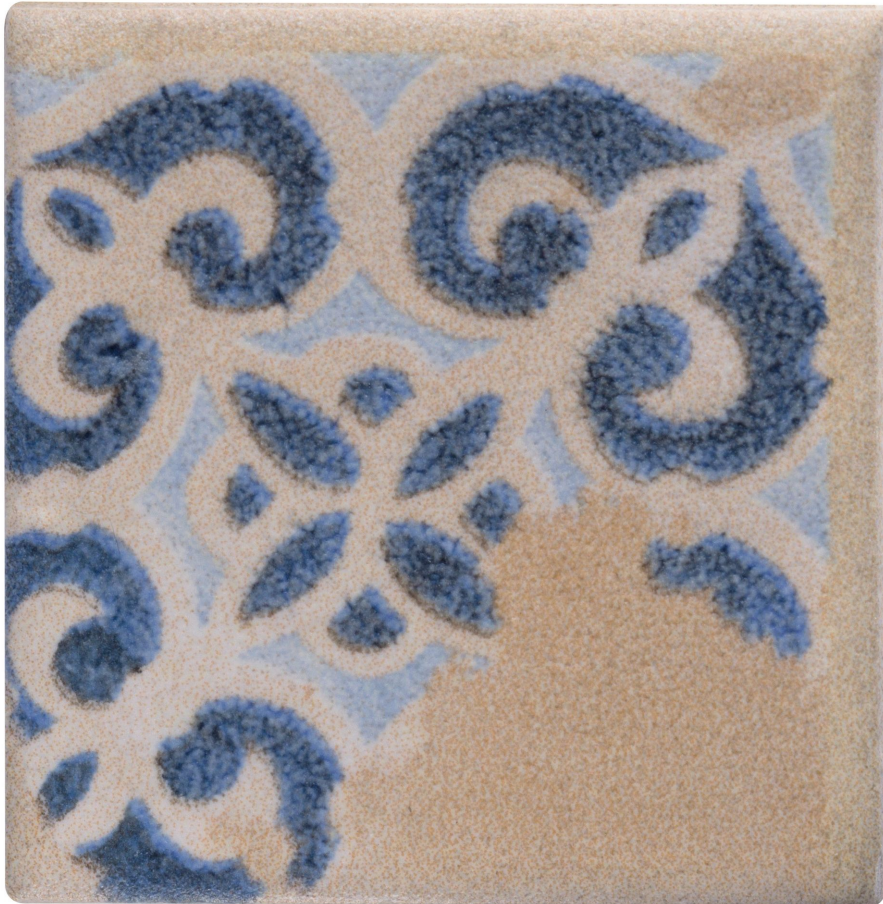

Tiles by Kia

PRODUCT TUSCANY 1.5X1.5 TACO BOURTON

Tile | 1.5"x1.5" | Extruded Porcelain

TECHNICAL DATA

CODE: QUTC-BO-TACO

NAME: Tuscany 1.5x1.5 Taco Bourton

SIZE: 1.5"x1.5"

SERIES: Tuscany

FINISH: Matt

LOOK: Terracotta

STATUS: Coming Soon

FAMILY: Tile

FROST RESISTANCE: Yes

PEI: 4

SUITABLE FOR: Indoor| Outdoor| Pool

TYPOLOGY: Extruded Porcelain

TYPE OF PIECE: Field Tile

USE: Floor and Wall

NOTES: Bourton decors can be paired with Dune field tiles for a coordinated look.

PACKING

Size	Product type	BOX			PALLET		
		pcs	sqft	lb	boxes	sqft	lb
1.5"x1.5"	Field Tile	120			112		