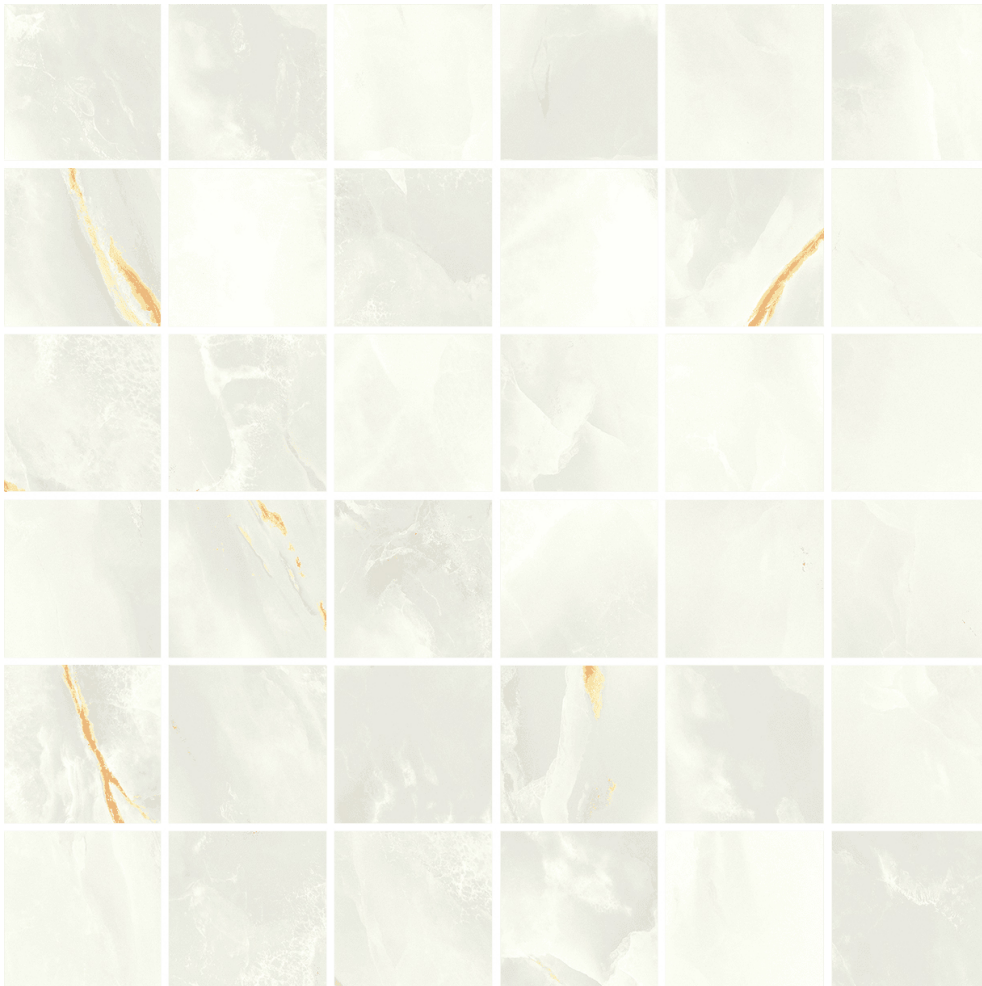

### VENEZIA 2X2\" MOSAIC WHITE

---

Tile | 12"x12" | Porcelain

## GRAPHIC VARIETY

## TECHNICAL DATA

CODE: QUVN-WH-FM  
NAME: Venezia 2X2" Mosaic White  
SIZE: 12"x12"  
SERIES: Venezia  
FINISH: Matt  
LOOK: Marble Look  
BILLING UNIT: SH  
FAMILY: Tile  
FROST RESISTANCE: Yes  
MOSAIC CHIP SIZE: 2"x2"  
PEI: 4  
SHADE VARIATION: 8 mm  
SUITABLE FOR: Indoor, Shower  
TYPOLOGY: Porcelain  
TYPE OF PIECE: Mosaic  
USE: Floor and Wall