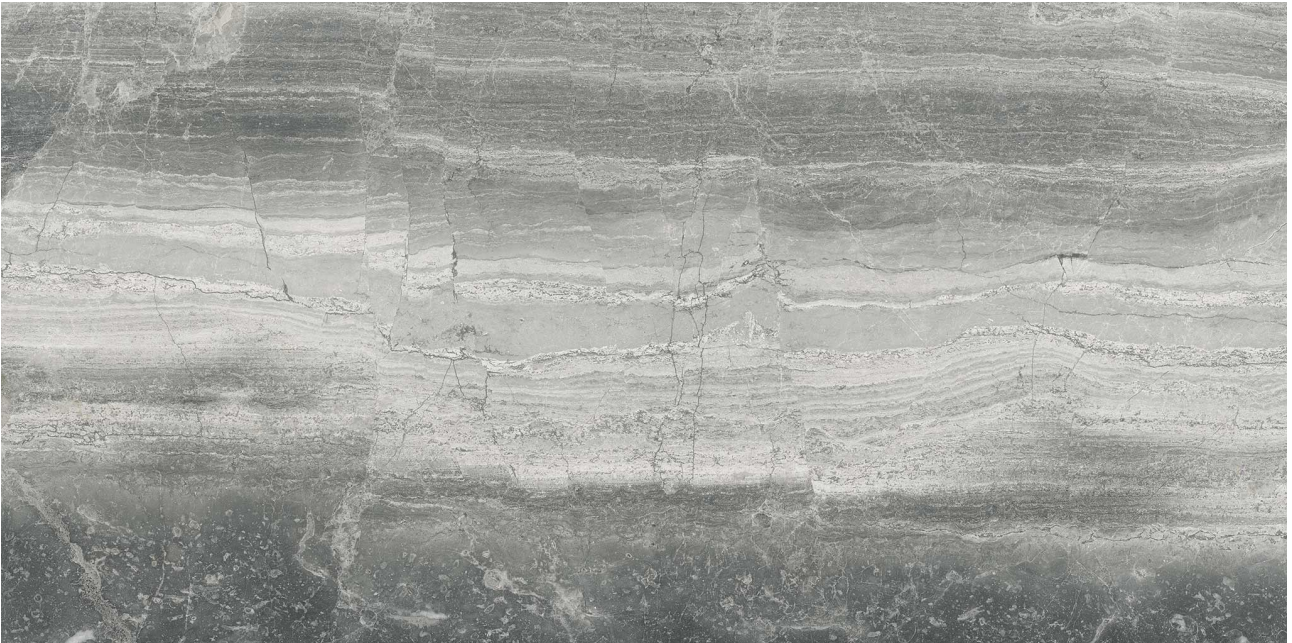

Tiles by Kia

PRODUCT VOLCANA NOTTE 18X36

Stone | 18"x36" | Marble

TECHNICAL DATA

CODE: AS5000-04240
NAME: Volcana Notte 18x36
SIZE: 18"x36"
SERIES: Volcana Notte
FINISH: Honed
BILLING UNIT: SF
EDGE: Straight Edge
FAMILY: Stone
SUITABLE FOR: Indoor|Shower
TYPOLOGY: Marble
TYPE OF PIECE: Field Tile
USE: Floor and Wall