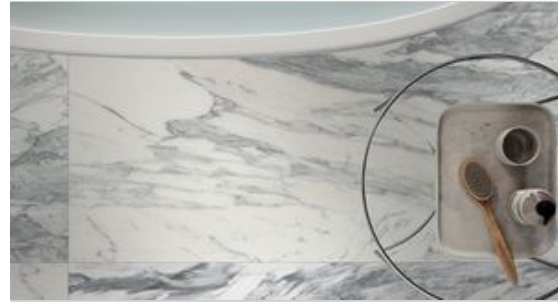

Tiles by Kia

PRODUCT
ROYAL STONEWORKS 24X48 REGAL WHITE VEIN
POLISHED

Tile | 24"x48" | Porcelain

ROOM SCENES

TECHNICAL DATA

CODE: QUSW-RW-6P

NAME: Royal Stoneworks 24X48 Regal White Vein Polished

SIZE: 24"x48"

SERIES: Royal Stoneworks

FINISH: Polished

LOOK: Stone Look

EDGE: Rectified

FAMILY: Tile

FROST RESISTANCE: Yes

SHADE VARIATION: V3

SPECIAL ORDER: Special Order

STYLE: Contemporary

SUITABLE FOR: Indoor|Shower

TPOLOGY: Porcelain

TYPE OF PIECE: Field Tile

USE: Floor and Wall

NOTES: This product is special order and cannot be cancelled, returned, or refunded.

PACKING

Size	Product type	BOX			PALLET		
		pcs	sqft	lb	boxes	sqft	lb
24"x48"	Field Tile	2	15.39		32		