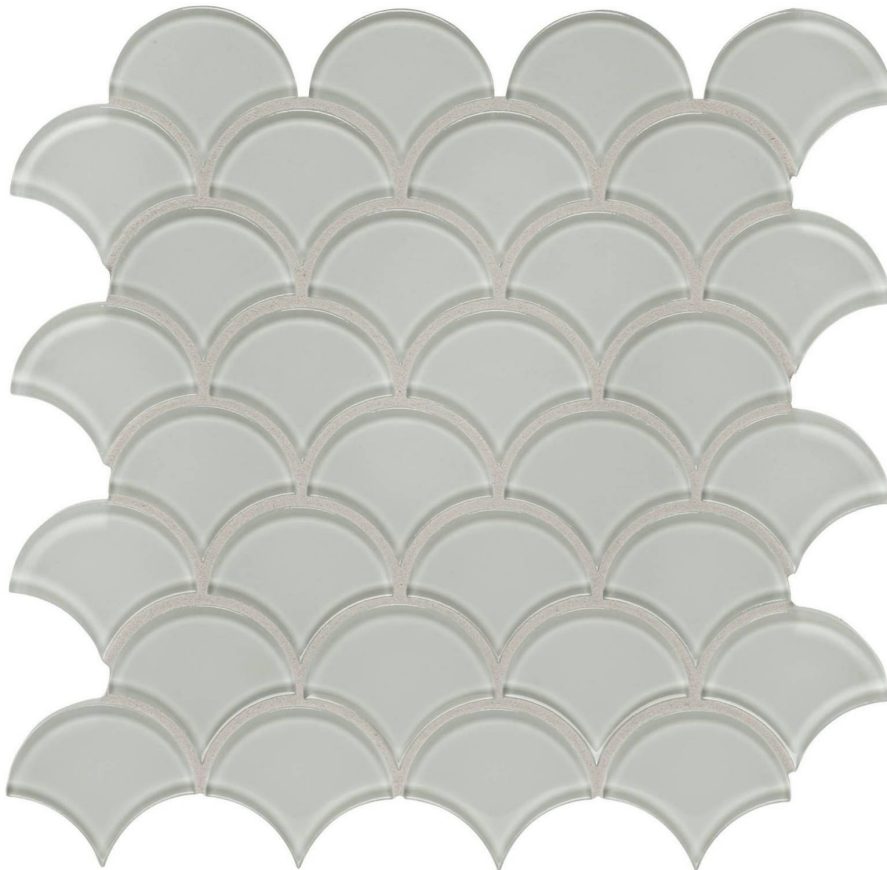

## PRODUCT MIST SCALLOP MOSAIC

---

Mosaic and Decorative Tile | 12"x12" |

## TECHNICAL DATA

CODE: AC3001-00560

NAME: Mist Scallop Mosaic

SIZE: 12"x12"

SERIES: Element

FINISH: Gloss

LOOK: Glass

BILLING UNIT: SF

FAMILY: Mosaic and Decorative Tile

MOSAIC CHIP SIZE: Mesh-Mounted

SPECIAL ORDER: Special Order

STYLE: Classic

SUITABLE FOR: Indoor|Outdoor

TYPE OF PIECE: Mosaic

USE: Wall only

NOTES: This product is special order and cannot be cancelled, returned, or refunded