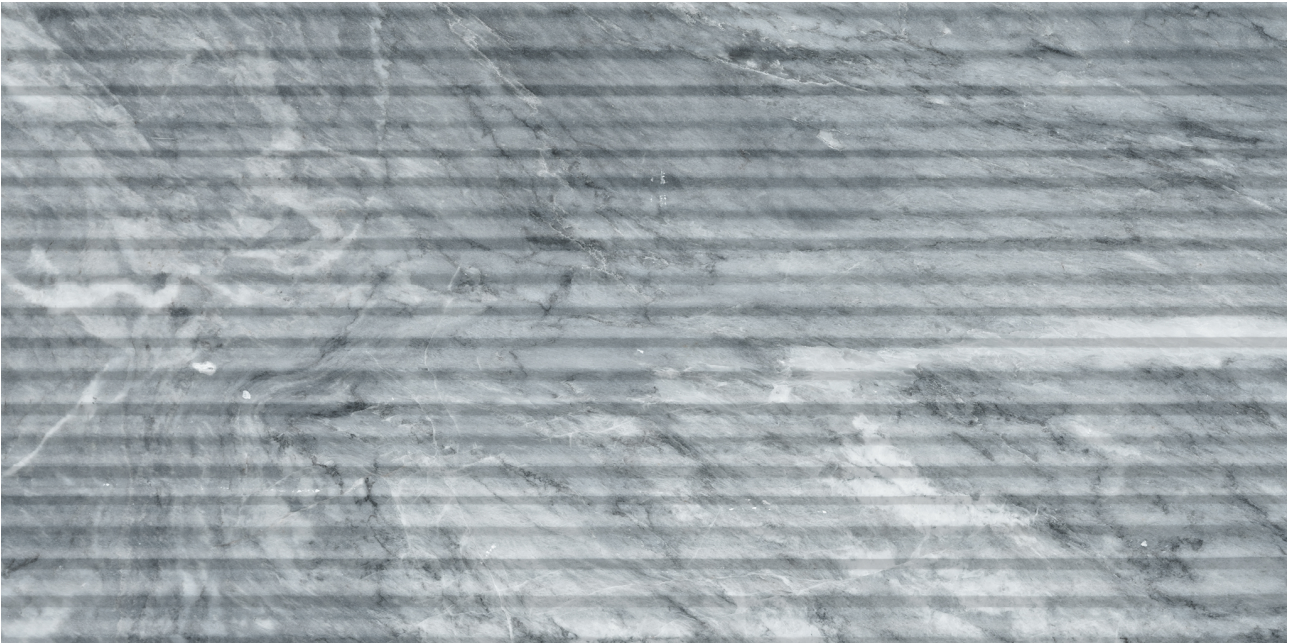

Tiles by Kia

PRODUCT AQUA INTENSO 12X24 CURVA

Stone | 12"x24" | Marble

ROOM SCENES

TECHNICAL DATA

CODE: AS5000-06480
NAME: Aqua Intenso 12x24 Curva
SIZE: 12"x24"
SERIES: Aqua Intenso
FINISH: Honed
BILLING UNIT: SF
EDGE: Straight Edge
FAMILY: Stone
SUITABLE FOR: Indoor|Shower
TYPOLOGY: Marble
TYPE OF PIECE: Field Tile
USE: Wall only