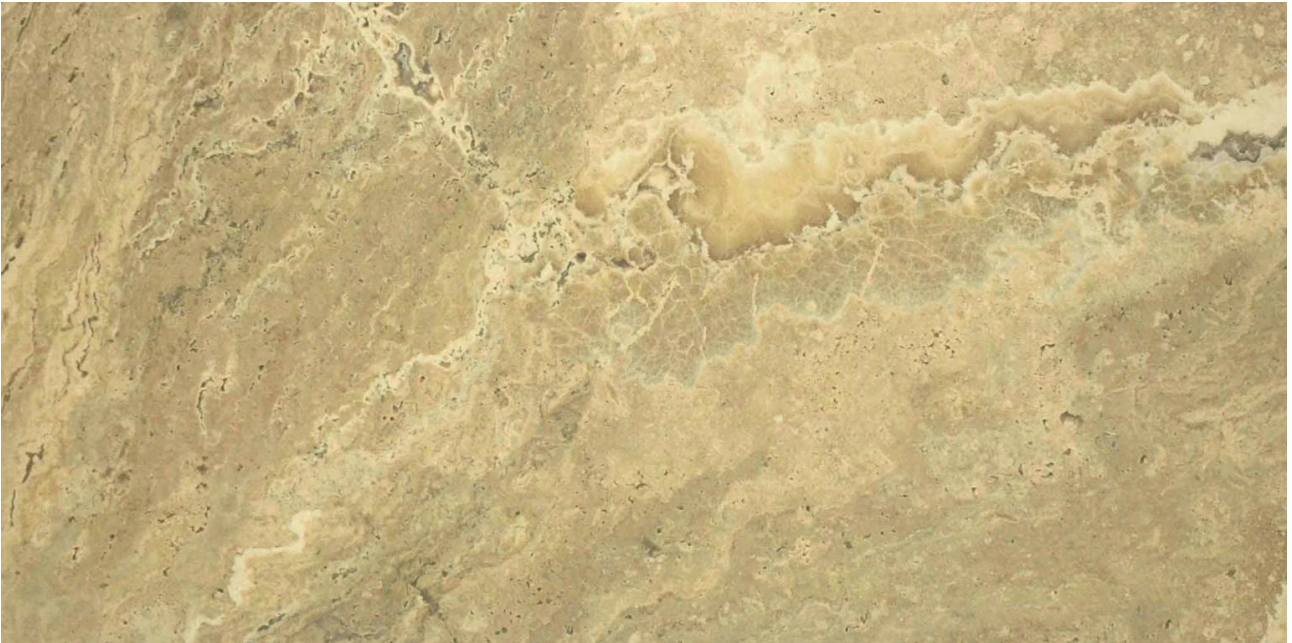

# Tiles by Kia

---

**PRODUCT**  
**12X24F CLASSIC**

---

Tile | 12"x24" | Porcelain

## TECHNICAL DATA

CODE: AC4500-00360

NAME: 12X24F Classic

SIZE: 12"x24"

SERIES: Antico

FINISH: Satin

LOOK: Stone Look

BILLING UNIT: SF