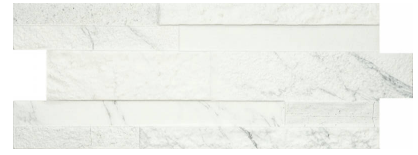

Tiles by Kia

SERIES MILAN

Stone Look | | Porcelain

Qualis Ceramica Milan is a Frost Resistant, Glazed Porcelain, 6x16 that was inspired by the classic, natural tones, and textures of stone facades found in Milan Italy. It is excellent for wet areas and never has to be sealed! Starting from its development phase, Milan was designed for universal use and for this reason its design required certain specific features. Chromatism, structure, shape, and style became essential characteristics needed to achieve a versatile product ideal for endless applications residentially and commercially. Milan has a wealth of textures and colors, nine to be exact, that represent the classic synthesis of a project that highlights the allure of stone, for a natural, aged

style that also looks great in contemporary homes.

PRODUCTS

Dante Nero 6X16
6"x16" | Porcelain

Manzoni Grigio 6X16
6"x16" | Porcelain

Torino Bianco 6X16
6"x16" | Porcelain

Venezia Mix 6X16
6"x16" | Porcelain