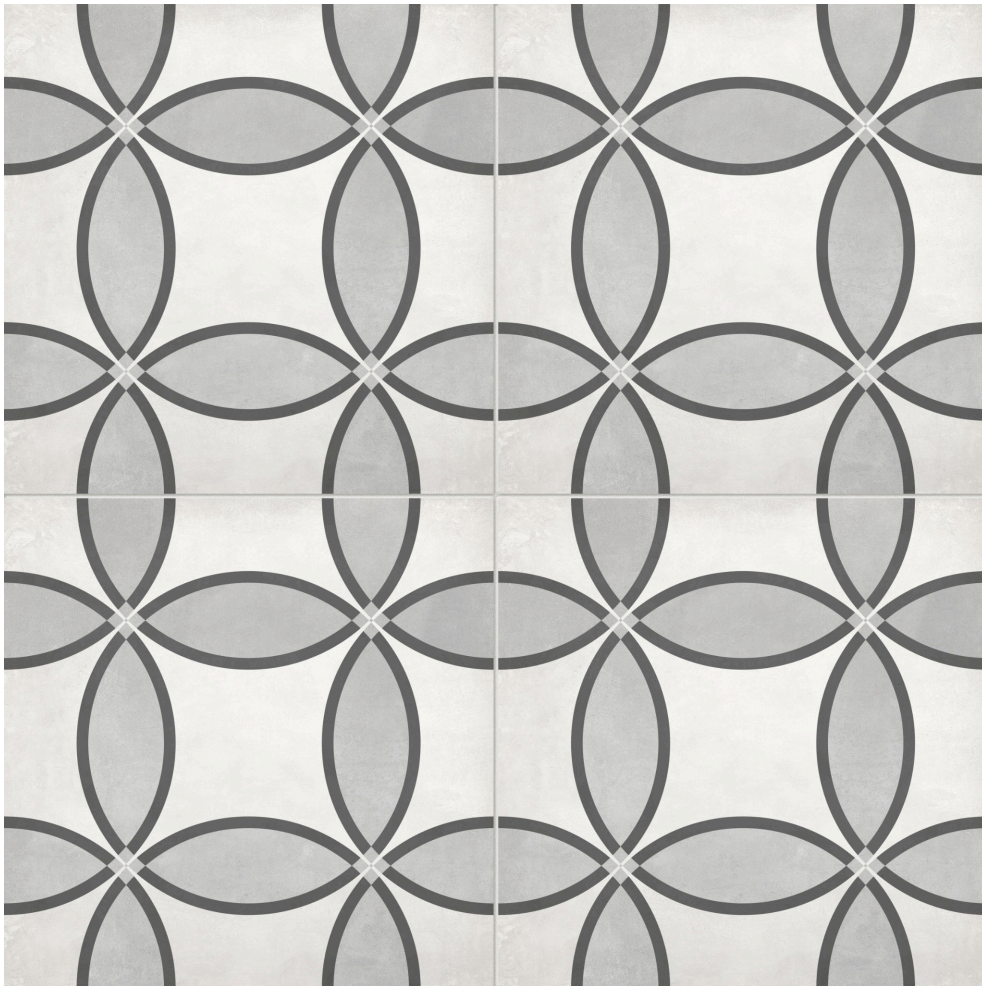

## PRODUCT FORM 8X8 ICE ZENITH

---

Tile | 8"x8" | Pressed Glazed Porcelain

## TECHNICAL DATA

CODE: AC4500-07550

NAME: Form 8x8 Ice Zenith

SIZE: 8"x8"

SERIES: Form AC

FINISH: Matte

LOOK: Patterned Tiles

BREAKING STRENGTH (APH):  $\geq 310 \geq 1300$

TYPOLOGY: Pressed Glazed Porcelain

THICKNESS (APH): 9mm

TYPE OF PIECE: Field Tile

USE: Floor and Wall

WATER ABSORPTION (APH):  $< 0.5\%$

NOTES: This product is special order and cannot be cancelled, returned, or refunded.