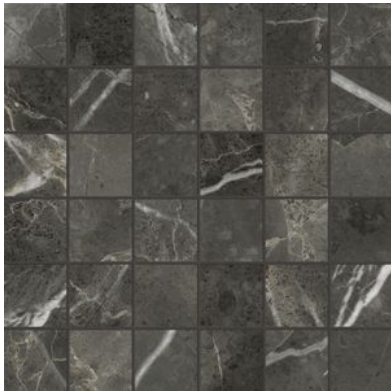

Tiles by Kia

PRODUCT

FLORENCE 2X2 CARBON MATTE MOSAIC

Tile | 12"x12" | Glazed Porcelain

GRAPHIC VARIETY

ROOM SCENES

TECHNICAL DATA

CODE: QUFC-CA-M
NAME: Florence 2X2 Carbon Matte Mosaic
SIZE: 12"x12"
SERIES: Florence
FINISH: Matt
LOOK: Marble Look
BREAKING STRENGTH (APH): >350 - >1600
BILLING UNIT: SF
CHEMICAL RESISTANCE (APH): CLASS A
DCOF (APH): MATTE ≥ 0.60
FAMILY: Tile
FROST RESISTANCE: Yes
MOSAIC CHIP SIZE: 2"x2"
PEI: 4
R VALUE (APH): MATTE R10
SHADE VARIATION: V3
STAIN RESISTANCE (APH): CLASS A & 5
STYLE: Contemporary
SUITABLE FOR: Indoor, Outdoor, Pool, Backsplash, Shower
TYPOLOGY: Glazed Porcelain
THICKNESS (APH): 8.4 mm
TYPE OF PIECE: Mosaic
USE: Floor and Wall
WATER ABSORPTION (APH): $\leq 0.5\%$