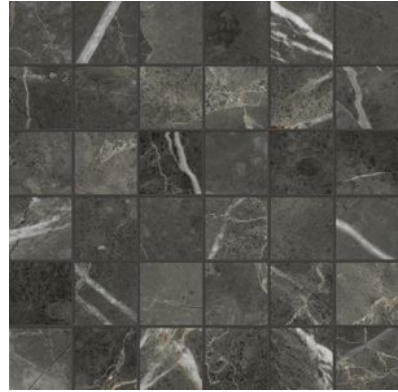

Tiles by Kia

PRODUCT

FLORENCE 2X2 CARBON MATTE MOSAIC

Tile | 12"x12" | Glazed Porcelain

GRAPHIC VARIETY

ROOM SCENES

TECHNICAL DATA

CODE: QUFC-CA-M
NAME: Florence 2X2 Carbon Matte Mosaic
SIZE: 12"x12"
SERIES: Florence
FINISH: Matt
LOOK: Marble Look
BREAKING STRENGTH (APH): >350 - >1600
BILLING UNIT: SF
CHEMICAL RESISTANCE (APH): CLASS A
DCOF (APH): MATTE ≥ 0.60
FAMILY: Tile
FROST RESISTANCE: Yes
MOSAIC CHIP SIZE: 2"x2"
PEI: 4
R VALUE (APH): MATTE R10
SHADE VARIATION: V3
STAIN RESISTANCE (APH): CLASS A & 5
STYLE: Contemporary
SUITABLE FOR: Indoor, Outdoor, Pool, Backsplash, Shower
TYPOLOGY: Glazed Porcelain
THICKNESS (APH): 8.4 mm
TYPE OF PIECE: Mosaic
USE: Floor and Wall
WATER ABSORPTION (APH): $\leq 0.5\%$