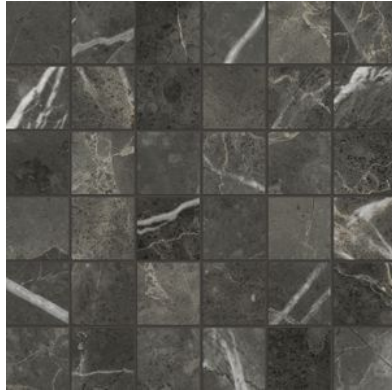

Tiles by Kia

PRODUCT

FLORENCE 2X2 CARBON MATTE MOSAIC

Tile | 12"x12" | Glazed Porcelain

GRAPHIC VARIETY

ROOM SCENES

TECHNICAL DATA

CODE: QUFC-CA-M
NAME: Florence 2X2 Carbon Matte Mosaic
SIZE: 12"x12"
SERIES: Florence
FINISH: Matt
LOOK: Marble Look
BREAKING STRENGTH (APH): >350 - >1600
BILLING UNIT: SF
CHEMICAL RESISTANCE (APH): CLASS A
DCOF (APH): MATTE ≥ 0.60
FAMILY: Tile
FROST RESISTANCE: Yes
MOSAIC CHIP SIZE: 2"x2"
PEI: 4
R VALUE (APH): MATTE R10
SHADE VARIATION: V3
STAIN RESISTANCE (APH): CLASS A & 5
STYLE: Contemporary
SUITABLE FOR: Indoor, Outdoor, Pool, Backsplash, Shower
TYPOLOGY: Glazed Porcelain
THICKNESS (APH): 8.4 mm
TYPE OF PIECE: Mosaic
USE: Floor and Wall
WATER ABSORPTION (APH): $\leq 0.5\%$