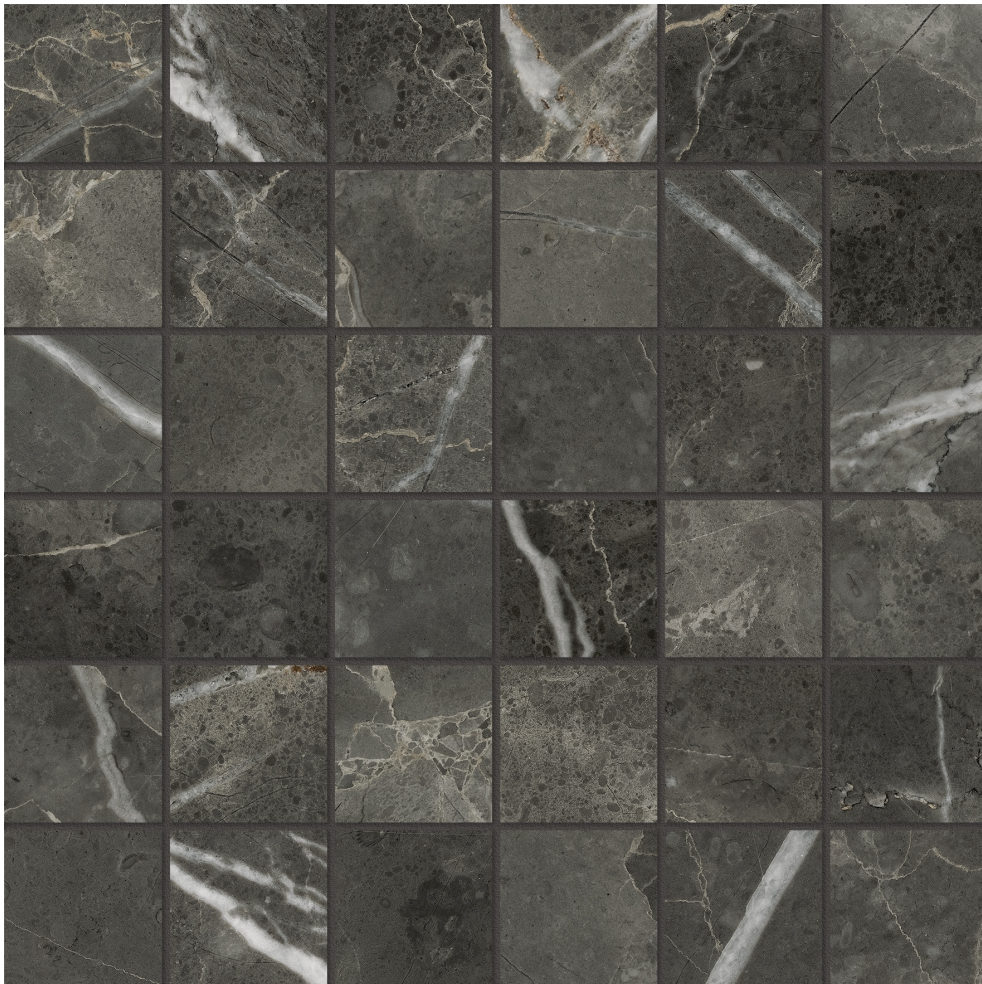

Tiles by Kia

PRODUCT

FLORENCE 2X2 CARBON MATTE MOSAIC

Tile | 12"x12" | Glazed Porcelain

GRAPHIC VARIETY

ROOM SCENES

TECHNICAL DATA

CODE: QUFC-CA-M
NAME: Florence 2X2 Carbon Matte Mosaic
SIZE: 12"x12"
SERIES: Florence
FINISH: Matt
LOOK: Marble Look
BREAKING STRENGTH (APH): >350 - >1600
BILLING UNIT: SF
CHEMICAL RESISTANCE (APH): CLASS A
DCOF (APH): MATTE ≥ 0.60
FAMILY: Tile
FROST RESISTANCE: Yes
MOSAIC CHIP SIZE: 2"x2"
PEI: 4
R VALUE (APH): MATTE R10
SHADE VARIATION: V3
STAIN RESISTANCE (APH): CLASS A & 5
STYLE: Contemporary
SUITABLE FOR: Indoor, Outdoor, Pool, Backsplash, Shower
TYPOLOGY: Glazed Porcelain
THICKNESS (APH): 8.4 mm
TYPE OF PIECE: Mosaic
USE: Floor and Wall
WATER ABSORPTION (APH): $\leq 0.5\%$