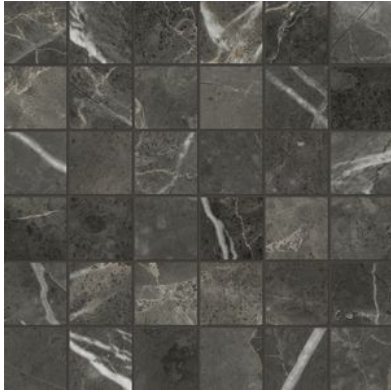

Tiles by Kia

PRODUCT

FLORENCE 2X2 CARBON MATTE MOSAIC

Tile | 12"x12" | Glazed Porcelain

GRAPHIC VARIETY

ROOM SCENES

TECHNICAL DATA

CODE: QUFC-CA-M
NAME: Florence 2X2 Carbon Matte Mosaic
SIZE: 12"x12"
SERIES: Florence
FINISH: Matt
LOOK: Marble Look
BREAKING STRENGTH (APH): >350 - >1600
BILLING UNIT: SF
CHEMICAL RESISTANCE (APH): CLASS A
DCOF (APH): MATTE ≥ 0.60
FAMILY: Tile
FROST RESISTANCE: Yes
MOSAIC CHIP SIZE: 2"x2"
PEI: 4
R VALUE (APH): MATTE R10
SHADE VARIATION: V3
STAIN RESISTANCE (APH): CLASS A & 5
STYLE: Contemporary
SUITABLE FOR: Indoor, Outdoor, Pool, Backsplash, Shower
TYPOLOGY: Glazed Porcelain
THICKNESS (APH): 8.4 mm
TYPE OF PIECE: Mosaic
USE: Floor and Wall
WATER ABSORPTION (APH): $\leq 0.5\%$