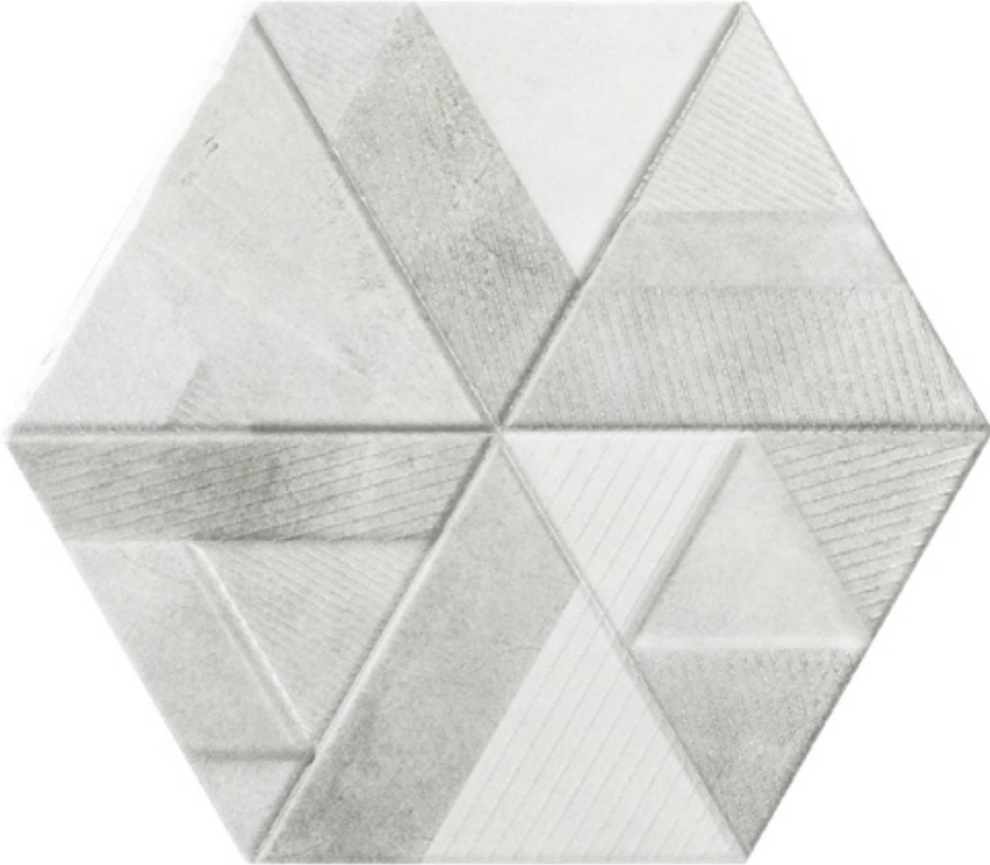

Tiles by Kia

PRODUCT CONTOURS HEX FIELD TILE

Mosaic and Decorative Tile | 10.2"x11.4" | Porcelain

ROOM SCENES

TECHNICAL DATA

CODE: RVHA076
NAME: Contours Hex Field Tile
SIZE: 10.2"x11.4"
SERIES: Hamptons Collection
LOOK: Multi-Look Mosaics
BILLING UNIT: SF
FAMILY: Mosaic and Decorative Tile
STYLE: Contemporary
SUITABLE FOR: Backsplash, Indoor
TYPOLOGY: Porcelain
TYPE OF PIECE: Field Tile
USE: Wall only