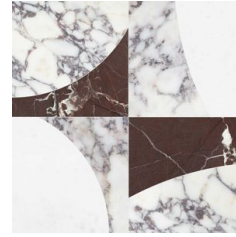

Utopio Vine Mist Mosaic
7.8"x13.5" | Natural Stone

Utopio Vine Pine Mosaic
7.8"x13.5" | Natural Stone

Utopio Eclipse Pine Mosaic
11.9"x11.9" | Natural Stone

Utopio Eclipse Mist Mosaic
11.9"x11.9" | Natural Stone