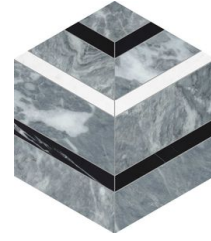

Utopio Stellar Mosaic
8.6"x8.6" | Natural Stone

Utopio Stellar Nero Mosaic
8.6"x8.6" | Natural Stone

Utopio Stellar Burgundy Mosaic
8.6"x8.6" | Natural Stone

Utopio Stellar Grigio Mosaic
8.6"x8.6" | Natural Stone