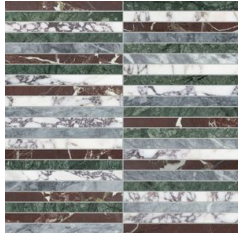

Utopio Hydros Dove Mosaic
10.5"x11.9" | Natural Stone

Utopio Hydros Blush Mosaic
10.5"x11.9" | Natural Stone

Utopio .5x6 Stacked Polar Mosaic
11.65"x11.8" | Natural Stone

Utopio .5x6 Stacked Terra Mosaic
11.65"x11.8" | Natural Stone