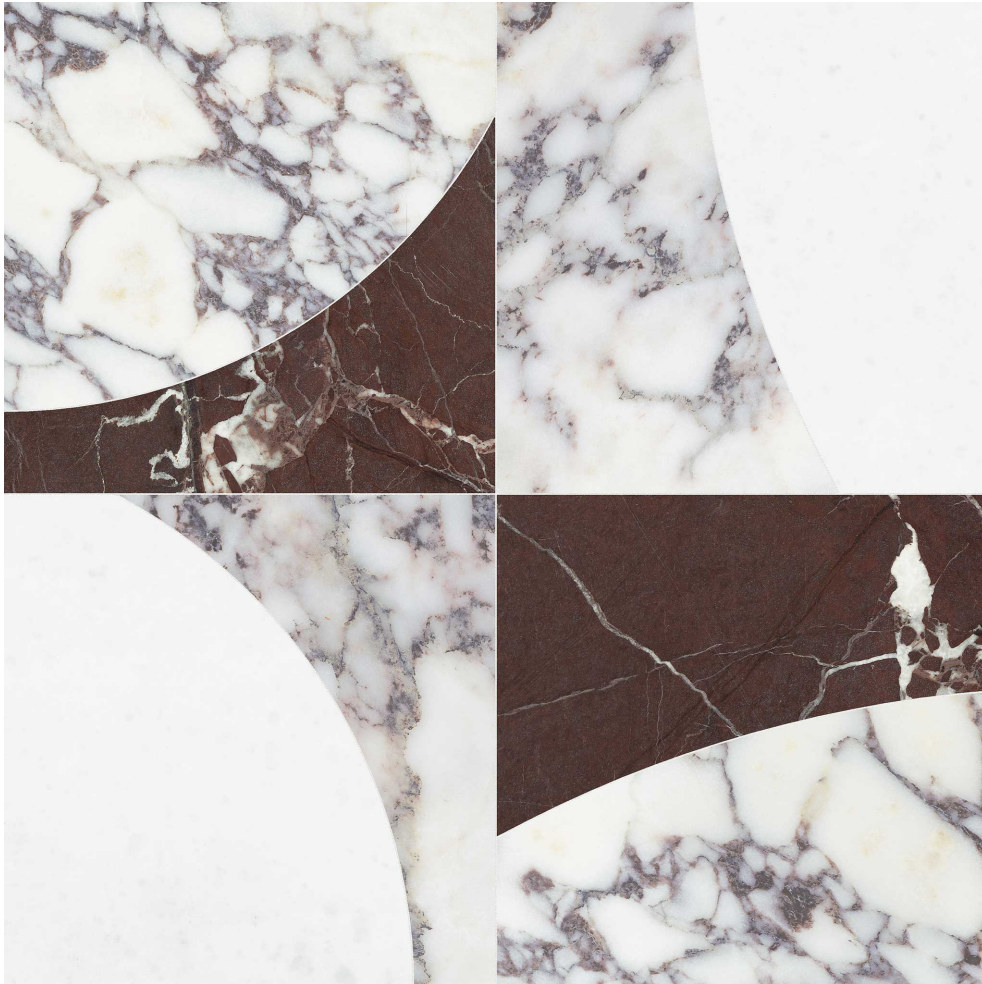

Tiles by Kia

PRODUCT

UTOPIO ECLYPSE ORCHID MOSAIC

Stone | 11.9"x11.9" | Natural Stone

TECHNICAL DATA

CODE: AS5001-04100

NAME: Utopio Eclypse Orchid Mosaic

SIZE: 11.9"x11.9"

SERIES: Utopio

FINISH: Honed w/ Polished

BILLING UNIT: SF

FAMILY: Stone

SUITABLE FOR: Indoor|Shower

TPOLOGY: Natural Stone

TYPE OF PIECE: Mosaic

USE: Floor and Wall