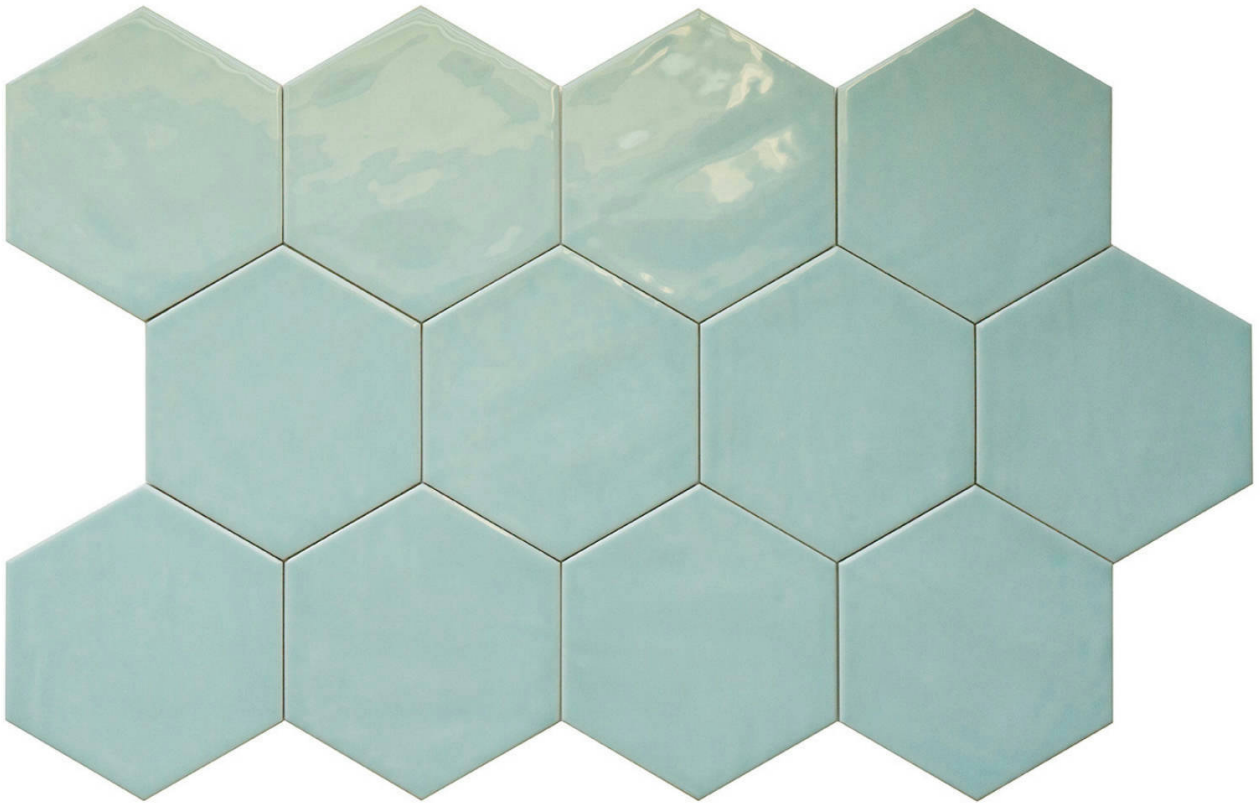

Tiles by Kia

PRODUCT

RONDA 5.5X6.3" MINT HEXAGON

Tile | 5.5"x6.3" | Porcelain

TECHNICAL DATA

CODE: QURN-MI-1
NAME: Ronda 5.5X6.3" Mint Hexagon
SIZE: 5.5"x6.3"
SERIES: Ronda
FINISH: Gloss
LOOK: Hand-crafted
BILLING UNIT: SF
FAMILY: Tile
FROST RESISTANCE: Yes
PEI: 3
SHADE VARIATION: V1
STYLE: Traditional
SUITABLE FOR: Backsplash|Indoor|Outdoor|Pool|Shower
TYPOLOGY: Porcelain
TYPE OF PIECE: Field Tile
USE: Floor and Wall