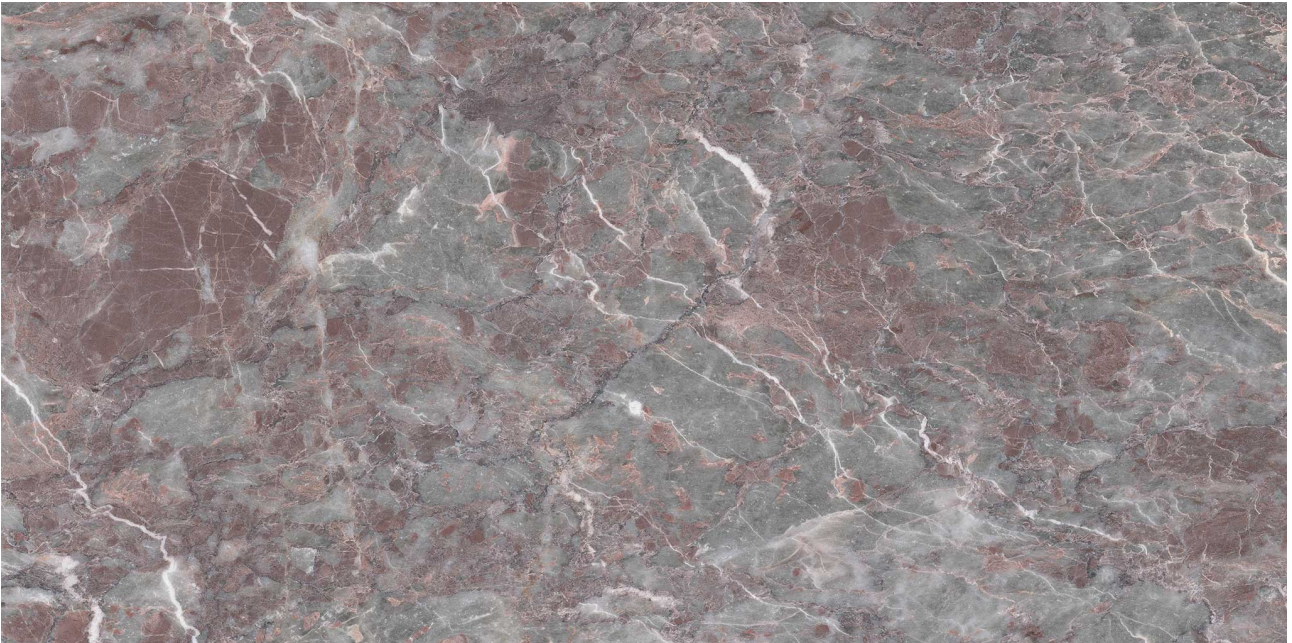

Tiles by Kia

PRODUCT SERENO BURGUNDY 18X36

Stone | 3"x12" | Marble

TECHNICAL DATA

CODE: AS5000-06200
NAME: Sereno Burgundy 18x36
SIZE: 3"x12"
SERIES: Sereno Burgundy
FINISH: Honed
BILLING UNIT: SF
EDGE: Straight Edge
FAMILY: Stone
SUITABLE FOR: Indoor|Shower
TYPOLOGY: Marble
TYPE OF PIECE: Field Tile
USE: Floor and Wall