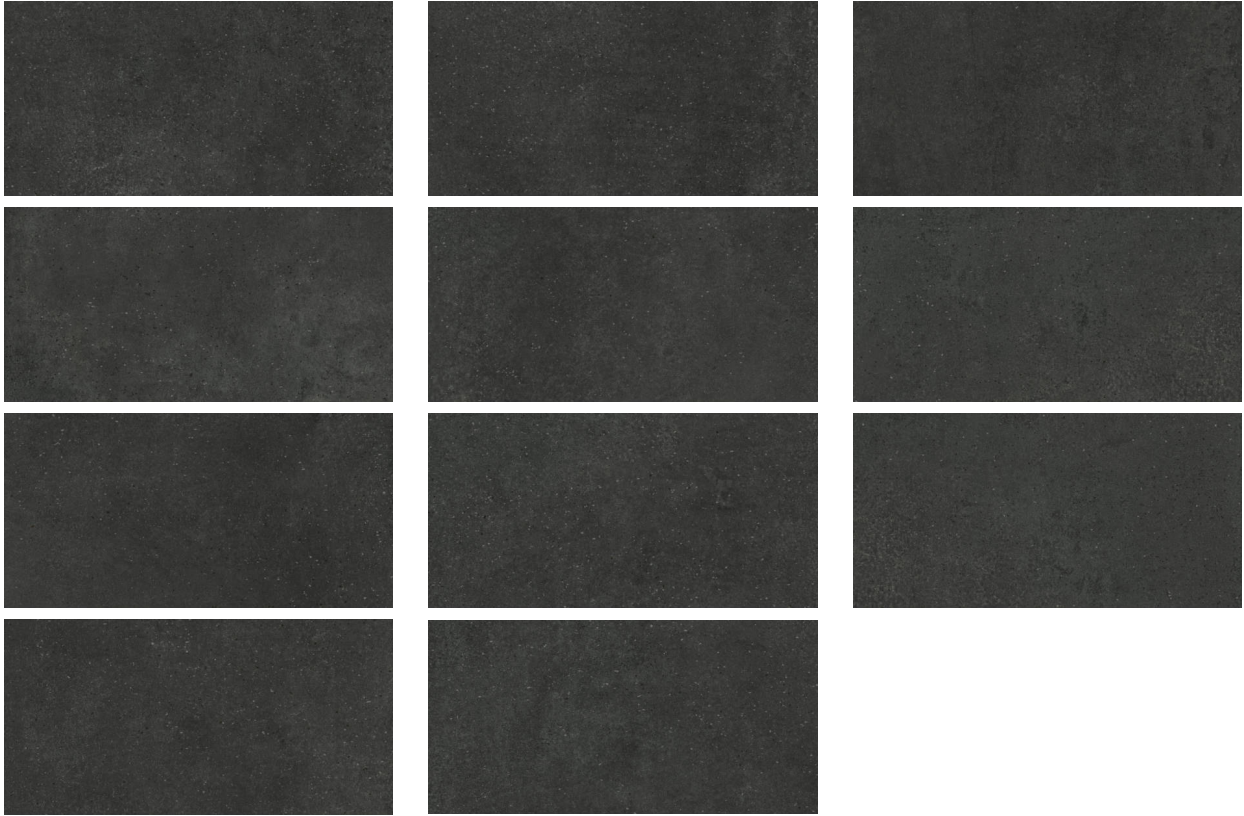

# Tiles by Kia

---

**PRODUCT**  
**ASHLAND 12X24 BLACK**

---

Tile | 12"x24" | Porcelain

## GRAPHIC VARIETY

## TECHNICAL DATA

CODE: QUAS-BL-1  
NAME: Ashland 12X24 Black  
SIZE: 12"x24"  
SERIES: Ashland  
FINISH: Matt  
LOOK: Concrete  
BILLING UNIT: SF  
EDGE: Rectified  
FAMILY: Tile  
FROST RESISTANCE: Yes  
PEI: 4  
SHADE VARIATION: V2  
STYLE: Contemporary  
SUITABLE FOR: Indoor|Outdoor|Shower  
TYPOLOGY: Porcelain  
TYPE OF PIECE: Field Tile  
USE: Floor and Wall