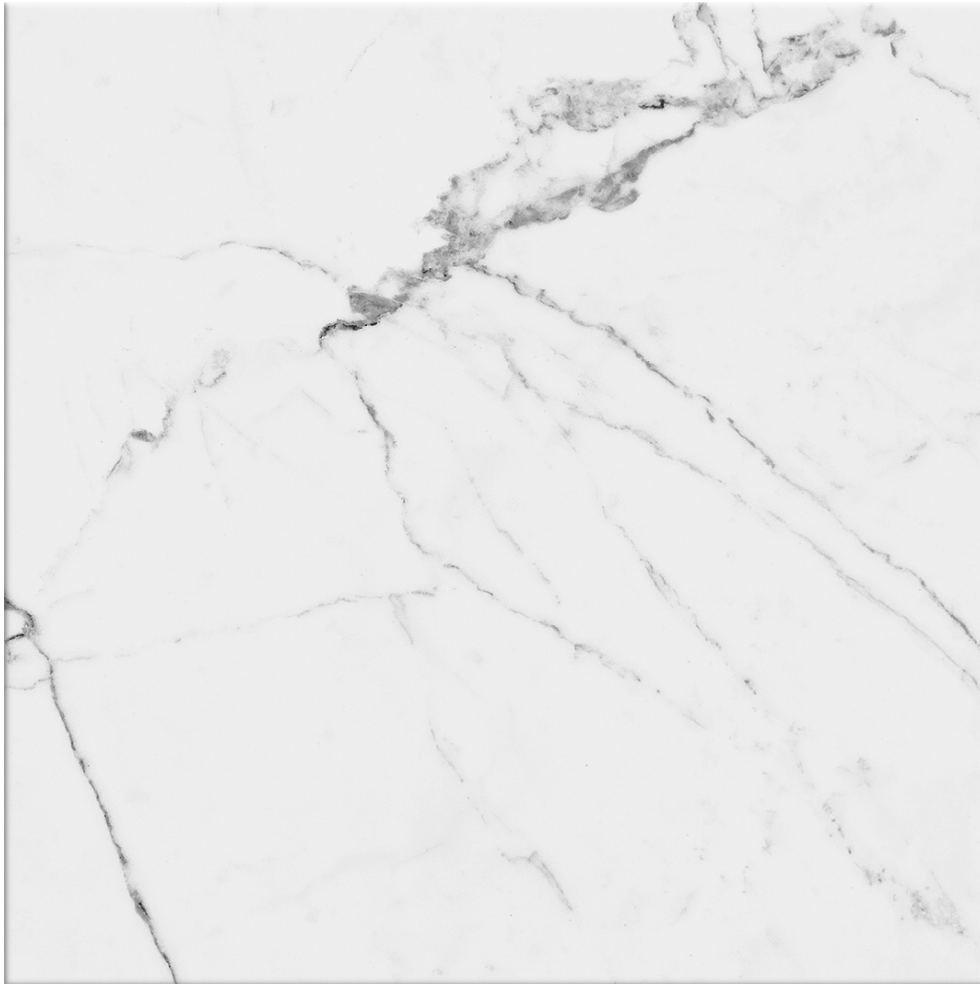

## PRODUCT OBSESSION 10X10 STATUARIO

---

Tile | 10"x10" | Glazed Porcelain

## TECHNICAL DATA

CODE: QUOB-ST-3  
NAME: Obsession 10x10 Statuario  
SIZE: 10"x10"  
SERIES: Obsession  
FINISH: Matt  
LOOK: Marble Look  
BREAKING STRENGTH (APH):  $\geq 1300$  N  
BILLING UNIT: SF  
CHEMICAL RESISTANCE (APH): GA GLA GHA  
DCOF (APH):  $> 0.42$   
STATUS: Coming soon  
FAMILY: Tile  
FROST RESISTANCE: Yes  
MOHS (APH): 6  
PEI: 4  
R VALUE (APH): R9  
SHADE VARIATION: V1  
STAIN RESISTANCE (APH): 5  
STYLE: Classic  
SUITABLE FOR: Backsplash|Indoor|Shower  
TYPOLOGY: Glazed Porcelain  
THICKNESS (APH): 9 mm  
TYPE OF PIECE: Field Tile  
USE: Floor and Wall  
WATER ABSORPTION (APH):  $\leq 0.5\%$   
NOTES: 22 graphic variations