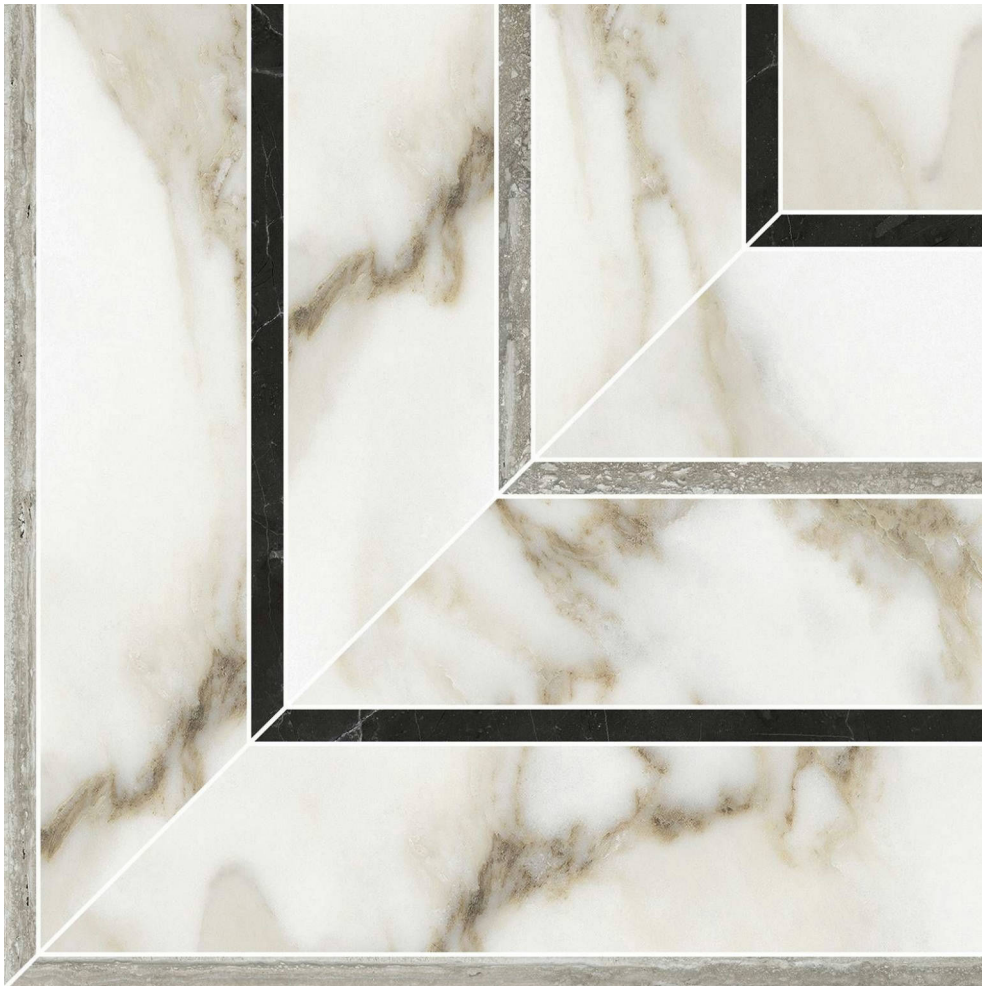

Tiles by Kia

PRODUCT

AMALFI CALACATTA HONED PICCO MOSAIC

Tile | 8"x8" | Glazed Porcelain

TECHNICAL DATA

CODE: QULX-AM-M4H
NAME: Amalfi Calacatta Honed Picco Mosaic
SIZE: 8"x8"
SERIES: Luxury
FINISH: Matt
LOOK: Marble Look
BILLING UNIT: SF
EDGE: Rectified
FAMILY: Tile
STYLE: Contemporary
SUITABLE FOR: Backsplash,Indoor,Shower
TYPOLOGY: Glazed Porcelain
TYPE OF PIECE: Field Tile
USE: Floor and Wall