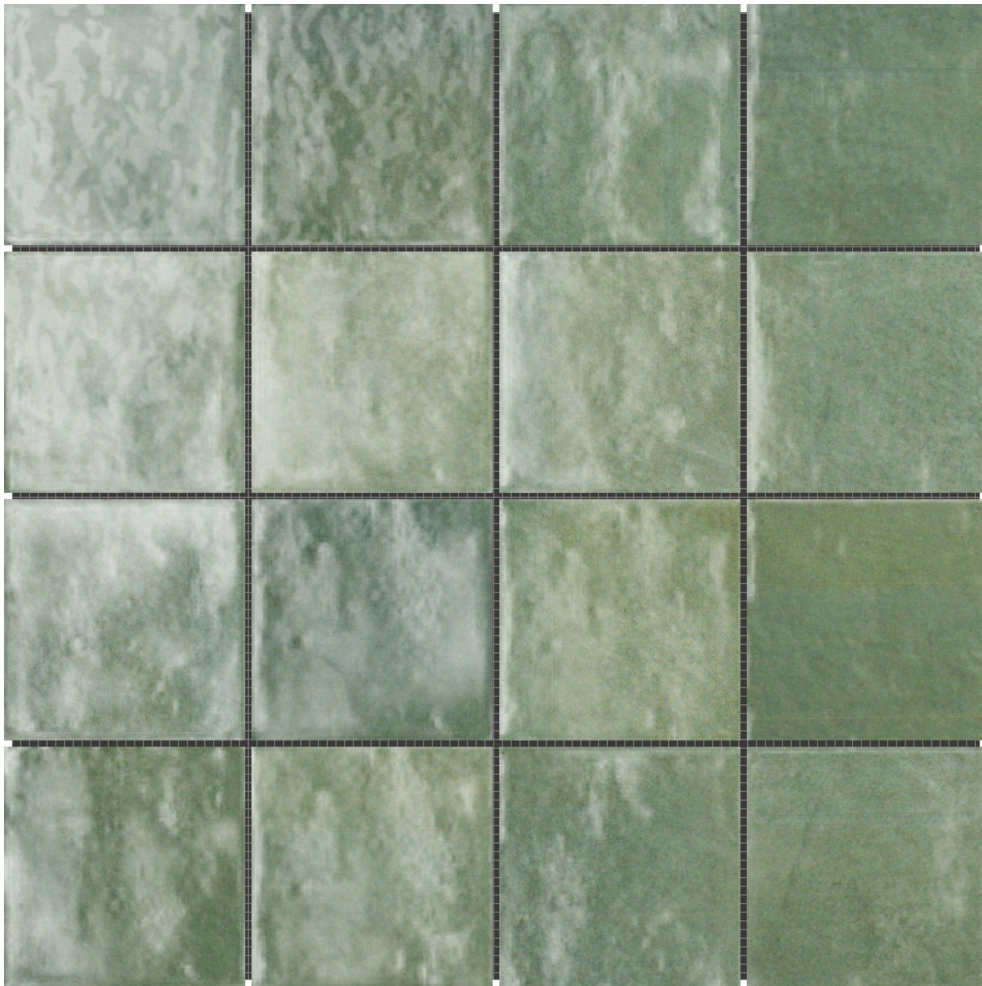

Tiles by Kia

PRODUCT

ZELLIGE GLAZED CERAMIC SOFT GREEN MIX 3\''X3\''

Mosaic and Decorative Tile | 12"x12" | Glazed Ceramic

ROOM SCENES

TECHNICAL DATA

CODE: RVCHAWC016
NAME: Zellige Glazed Ceramic Soft Green Mix 3"x3"
SIZE: 12"x12"
SERIES: Chelsea Collection
LOOK: Multi-Look Mosaics
BILLING UNIT: SH
FAMILY: Mosaic and Decorative Tile
MOSAIC CHIP SIZE: 3"x3"
SUITABLE FOR: Backsplash,Indoor,Shower,Pool
TYPOLOGY: Glazed Ceramic
TYPE OF PIECE: Mosaic
USE: Wall only