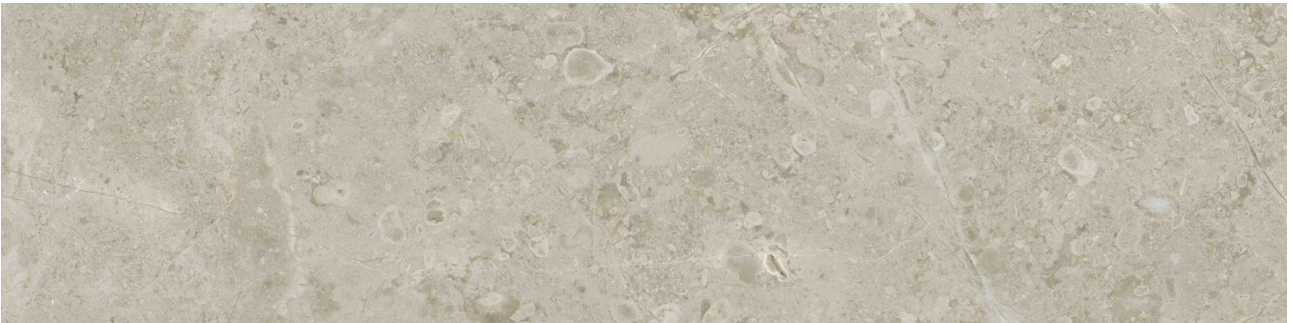

Tiles by Kia

PRODUCT
RITZ GRAY 3X12

Stone | 3"x12" | Marble

TECHNICAL DATA

CODE: AS5000-03880

NAME: Ritz Gray 3x12

SIZE: 3"x12"

SERIES: Ritz Gray

FINISH: Honed

BILLING UNIT: SF

EDGE: Straight Edge

FAMILY: Stone

SUITABLE FOR: Indoor|Shower

TYPOLOGY: Marble

TYPE OF PIECE: Field Tile

USE: Floor and Wall