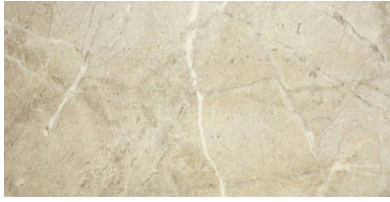

Tiles by Kia

PRODUCT 10X20 SAND

Tile | 10"x20" | Glazed Porcelain

GRAPHIC VARIETY

TECHNICAL DATA

CODE: AC4500-08190

NAME: 10X20 Sand

SIZE: 10"x20"

SERIES: Regency

FINISH: Gloss

LOOK: Marble Look

BILLING UNIT: SF

FAMILY: Tile

STYLE: Classic

SUITABLE FOR: Indoor|Shower

TYPOLOGY: Glazed Porcelain