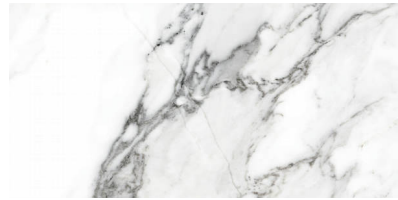

Tiles by Kia

PRODUCT 24X48 MATTE ALLURE BLUE

Tile | 24"x48" | Porcelain

GRAPHIC VARIETY

TECHNICAL DATA

CODE: QUMY-AL-2M

NAME: 24X48 Matte Allure Blue

SIZE: 24"x48"

SERIES: Mystique

FINISH: Matt

LOOK: Marble Look

BILLING UNIT: SF

EDGE: Rectified

FAMILY: Tile

FROST RESISTANCE: Yes

PEI: 4

SHADE VARIATION: V4

STYLE: Contemporary

SUITABLE FOR: Indoor|Shower

TYPOLOGY: Porcelain

TYPE OF PIECE: Field Tile

USE: Floor and Wall

NOTES: •MADE IN THE USA •Products containing as much as 45% recycled content. • Post-consumer recycled content levels as much as 3%. • Zero industrial wastewater discharge. • A 99% internal process recycling rate. • Local sourcing of >95% raw materials (within 500-mile radius of factory) resulting in low transportation related carbon emissions.