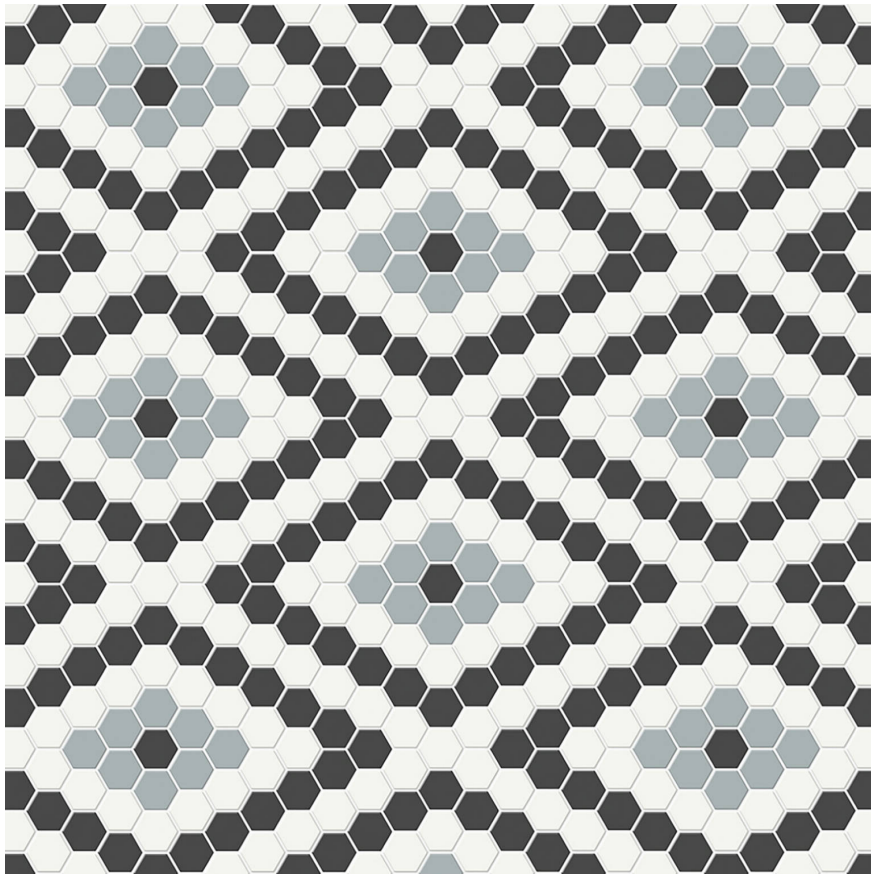

Tiles by Kia

PRODUCT

DAWN BLEND MATTE DIAMOND PATTERN MOSAIC

Tile | 7.68"x13.31" | Porcelain

TECHNICAL DATA

CODE: QUTR-DA-M21M
NAME: Dawn Blend Matte Diamond Pattern Mosaic
SIZE: 7.68"x13.31"
SERIES: Traditions
FINISH: Matt
LOOK: Mono-Color
BILLING UNIT: SF
FAMILY: Tile
FROST RESISTANCE: Yes
MOSAIC CHIP SIZE: Mesh-Mounted
STYLE: Classic
SUITABLE FOR: Backsplash,Indoor
TYPOLOGY: Porcelain
TYPE OF PIECE: Mosaic
USE: Floor and Wall