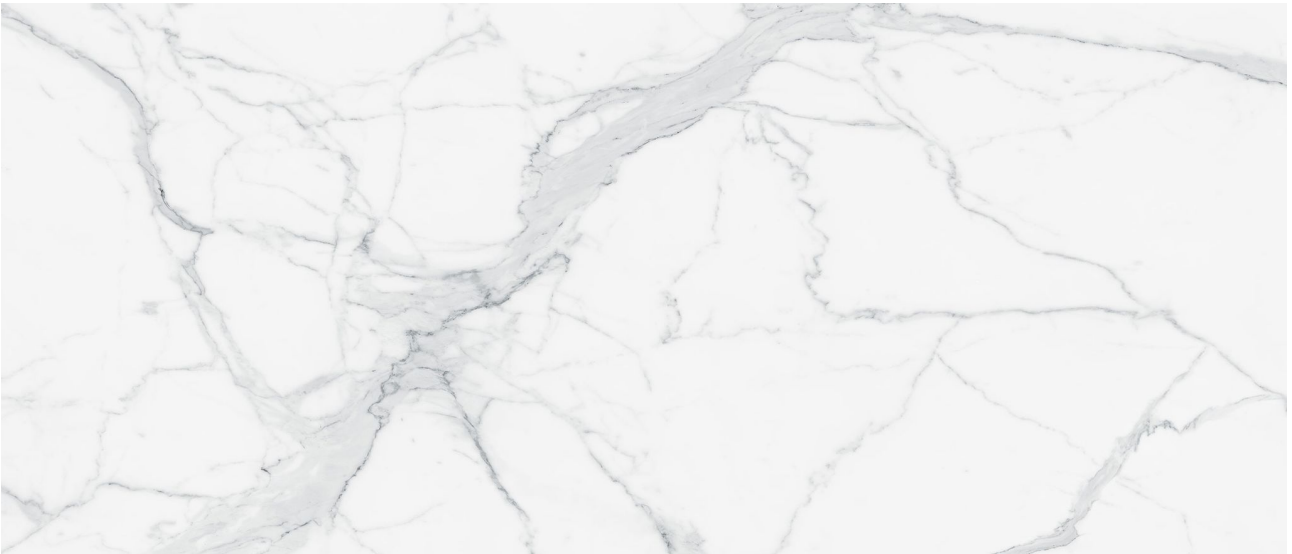

Tiles by Kia

PRODUCT

ROYAL STONEWORKS 48X110 GRANDVEIN WHITE HONED

Tile | 48"x110" | Sintered Slab

TECHNICAL DATA

CODE: QUSW-GV-2H

NAME: Royal Stoneworks 48X110 Grandvein White Honed

SIZE: 48"x110"

SERIES: Royal Stoneworks

FINISH: Honed

LOOK: Stone Look

EDGE: Rectified

FAMILY: Tile

FROST RESISTANCE: Yes

SHADE VARIATION: V3

SPECIAL ORDER: Special Order

STYLE: Contemporary

SUITABLE FOR: Indoor|Shower

TPOLOGY: Sintered Slab

TYPE OF PIECE: Field Tile

USE: Floor and Wall

NOTES: This product is special order and cannot be cancelled, returned, or refunded.

PACKING