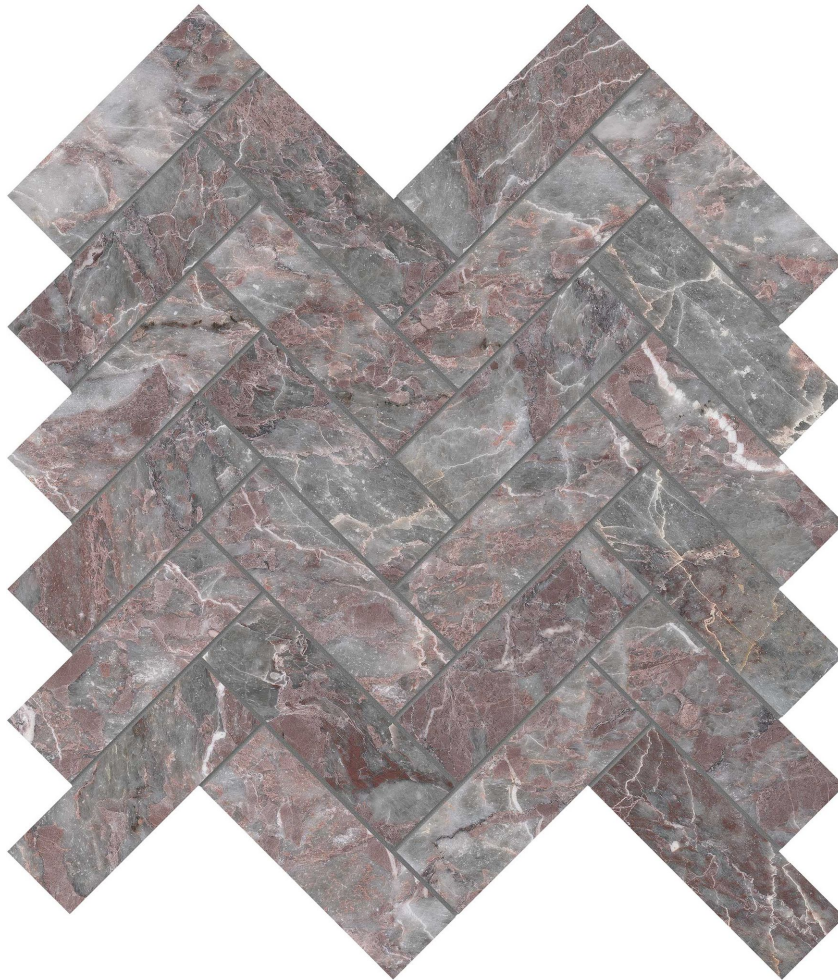

Tiles by Kia

PRODUCT

SERENO BURGUNDY 1.25X4 HERRINGBONE MOSAIC

Stone | 11.25"×11.375" | Marble

TECHNICAL DATA

CODE: AS5001-03120

NAME: Sereno Burgundy 1.25x4 Herringbone Mosaic

SIZE: 11.25"×11.375"

SERIES: Sereno Burgundy

FINISH: Honed

BILLING UNIT: SF

FAMILY: Stone

MOSAIC CHIP SIZE: 1.25"x4"

SUITABLE FOR: Indoor|Shower

TYPOLOGY: Marble

TYPE OF PIECE: Mosaic