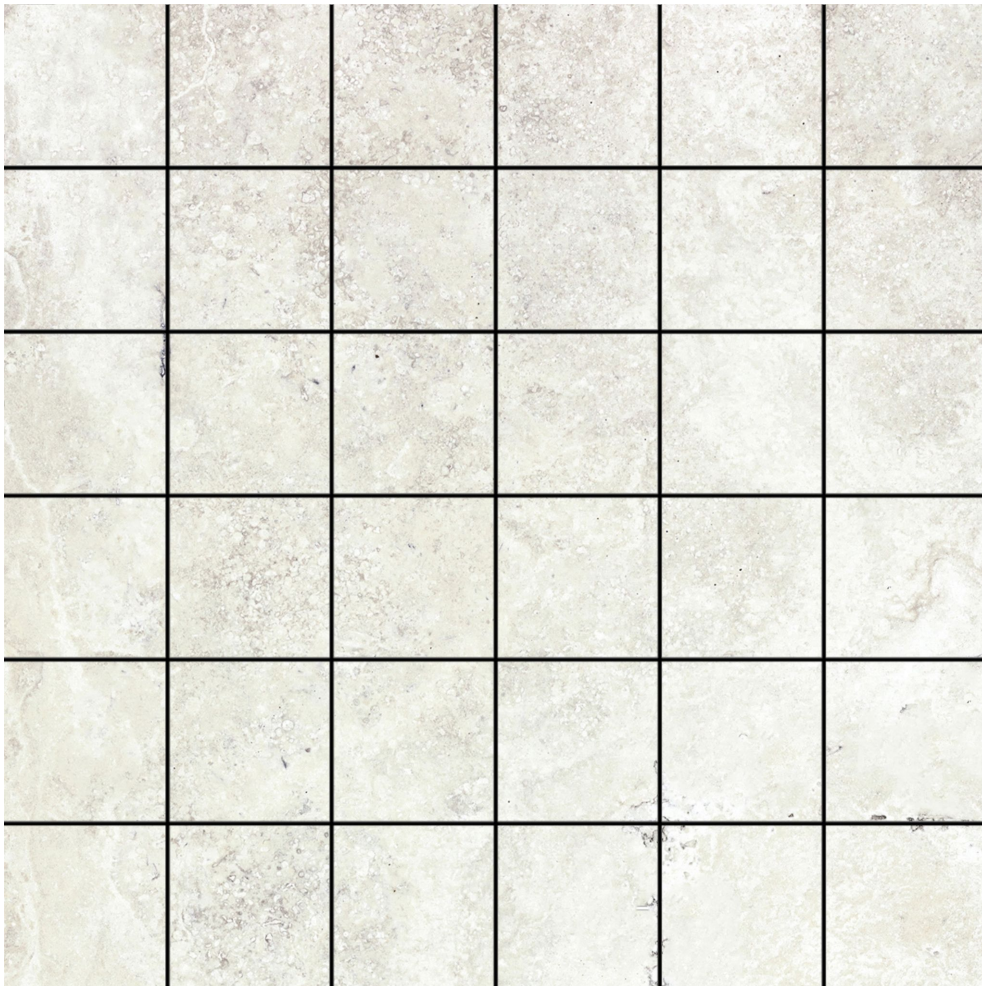

## PRODUCT PORTOFINO 2X2 MOSAIC BIANCO

---

Tile | 12"x12" | Porcelain

## GRAPHIC VARIETY

## TECHNICAL DATA

CODE: QUPT-BI-M  
NAME: Portofino 2x2 Mosaic Bianco  
SIZE: 12"x12"  
SERIES: Portofino  
FINISH: Natural  
LOOK: Stone Look  
BILLING UNIT: SH  
EDGE: Rectified  
FAMILY: Tile  
FROST RESISTANCE: Yes  
MOSAIC CHIP SIZE: 2"x2"  
PEI: 4  
SUITABLE FOR: Indoor, Shower  
TYPOLOGY: Porcelain  
TYPE OF PIECE: Mosaic  
USE: Floor and Wall