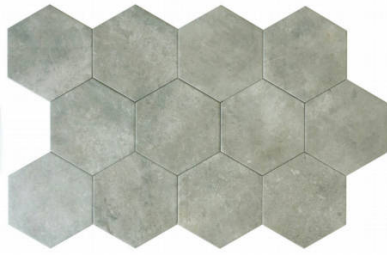

Tiles by Kia

SERIES SEVILLE

Concrete | | Porcelain

PRODUCTS

Seville 5.5X6.3" Black Hexagon
5.5"x6.3" | Porcelain

Seville 5.5X6.3" Grey Hexagon
5.5"x6.3" | Porcelain

Seville 5.5X6.3" White Hexagon
5.5"x6.3" | Porcelain

ROOM SCENES

Size	Product type	BOX			PALLET		
		pcs	sqft	lb	boxes	sqft	lb
5.5"x6.3"	Field Tile	26	4.74		105		

WARNING The information contained in this packing list is for guidance only, the contents of the packing may vary. Please consult our sales representatives for an exact list.