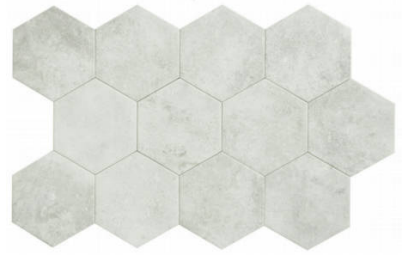

Tiles by Kia

SERIES SEVILLE

Concrete | | Porcelain

PRODUCTS

Seville 5.5X6.3" Black Hexagon
5.5"x6.3" | Porcelain

Seville 5.5X6.3" Grey Hexagon
5.5"x6.3" | Porcelain

Seville 5.5X6.3" White Hexagon
5.5"x6.3" | Porcelain

ROOM SCENES

Size	Product type	BOX			PALLET		
		pcs	sqft	lb	boxes	sqft	lb
5.5"x6.3"	Field Tile	26	4.74		105		

WARNING The information contained in this packing list is for guidance only, the contents of the packing may vary. Please consult our sales representatives for an exact list.