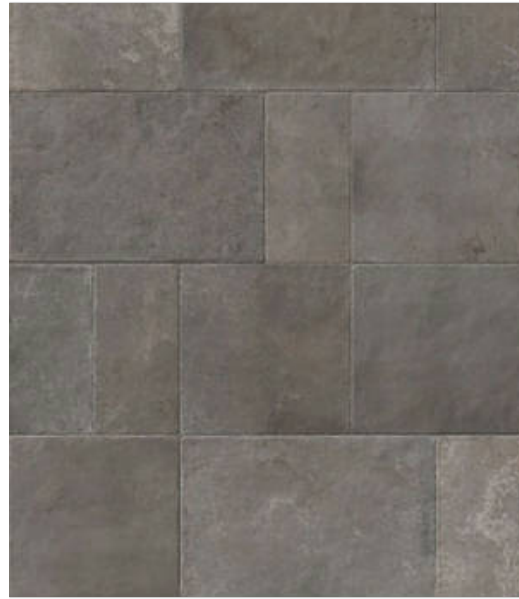

Tiles by Kia

PRODUCT
MENFI GREY 24X24"

Tile | 24"x24" | Porcelain

Powered by roomivo

GRAPHIC VARIETY

DETAILS

ROOM SCENES

TECHNICAL DATA

CODE: QUEL-ME-2
NAME: Menfi Grey 24X24"
SIZE: 24"x24"
SERIES: Elevation
FINISH: Natural
LOOK: Stone Look
BILLING UNIT: SF
EDGE: Rectified
FAMILY: Tile
FROST RESISTANCE: Yes
PEI: 4
STYLE: Traditional
SUITABLE FOR: |Indoor|Shower
TYPOLOGY: Porcelain
THICKNESS (APH): 10 mm
TYPE OF PIECE: Field Tile
USE: Floor and Wall