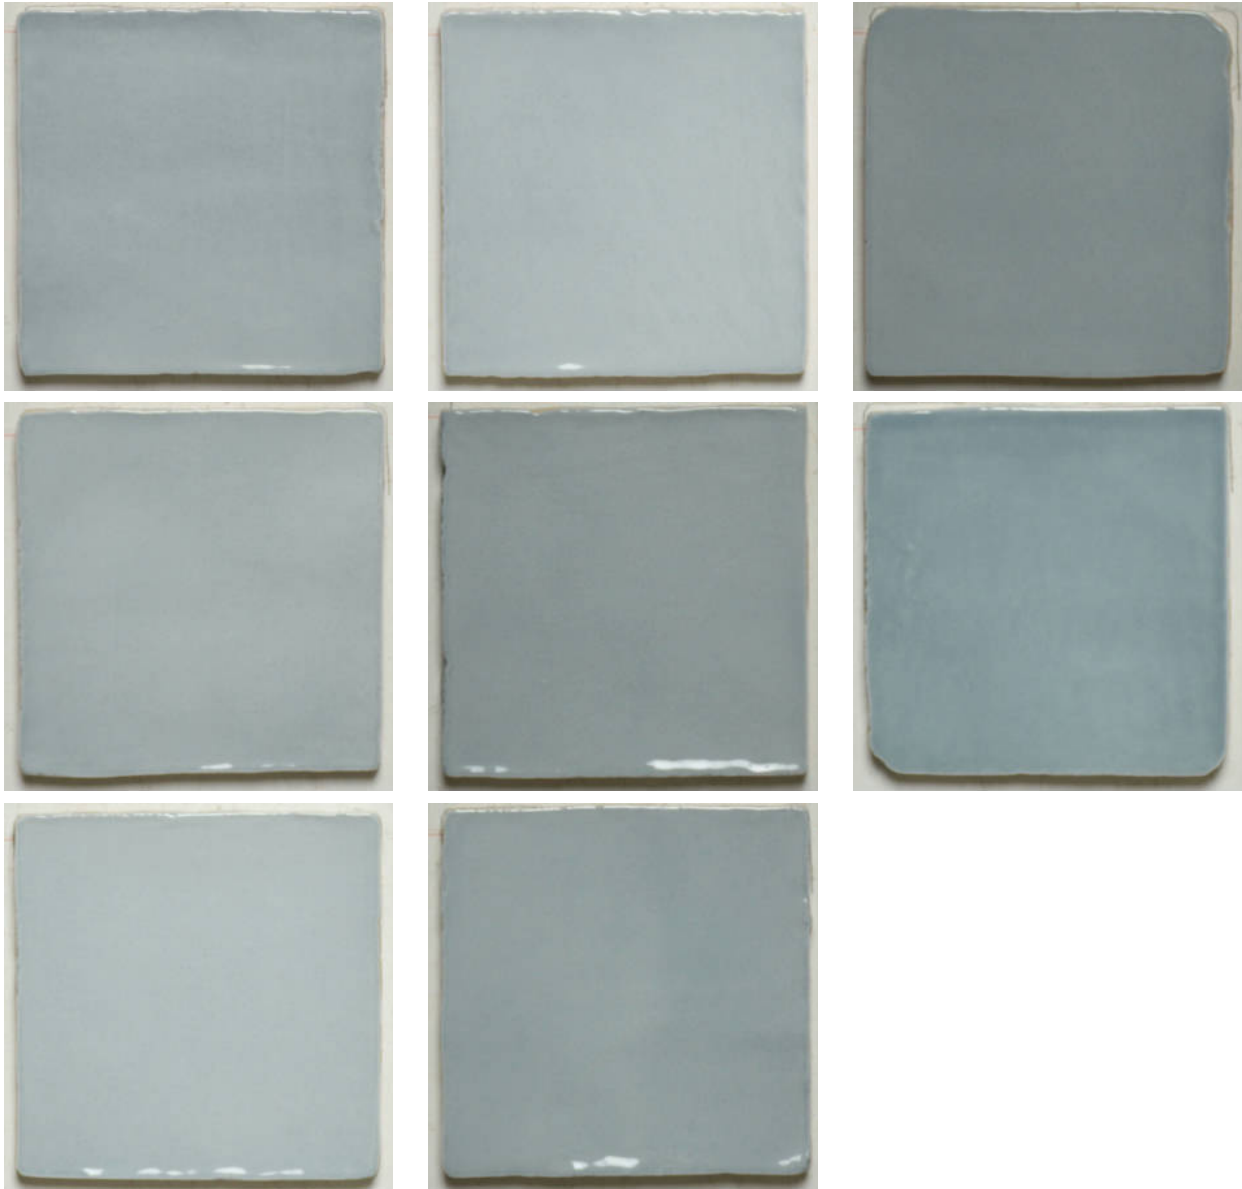

# Tiles by Kia

---

**PRODUCT**  
**AQUA MIX 4X4**

---

Tile | 4"x4" | Ceramic

## GRAPHIC VARIETY

## TECHNICAL DATA

CODE: QUCL-AM-2  
NAME: Aqua Mix 4X4  
SIZE: 4"x4"  
SERIES: Colours  
FINISH: Gloss  
LOOK: Hand-crafted  
BILLING UNIT: SF  
FAMILY: Tile  
STYLE: Traditional  
SUITABLE FOR: Backsplash|Indoor  
TYPOLOGY: Ceramic  
TYPE OF PIECE: Field Tile  
USE: Wall only