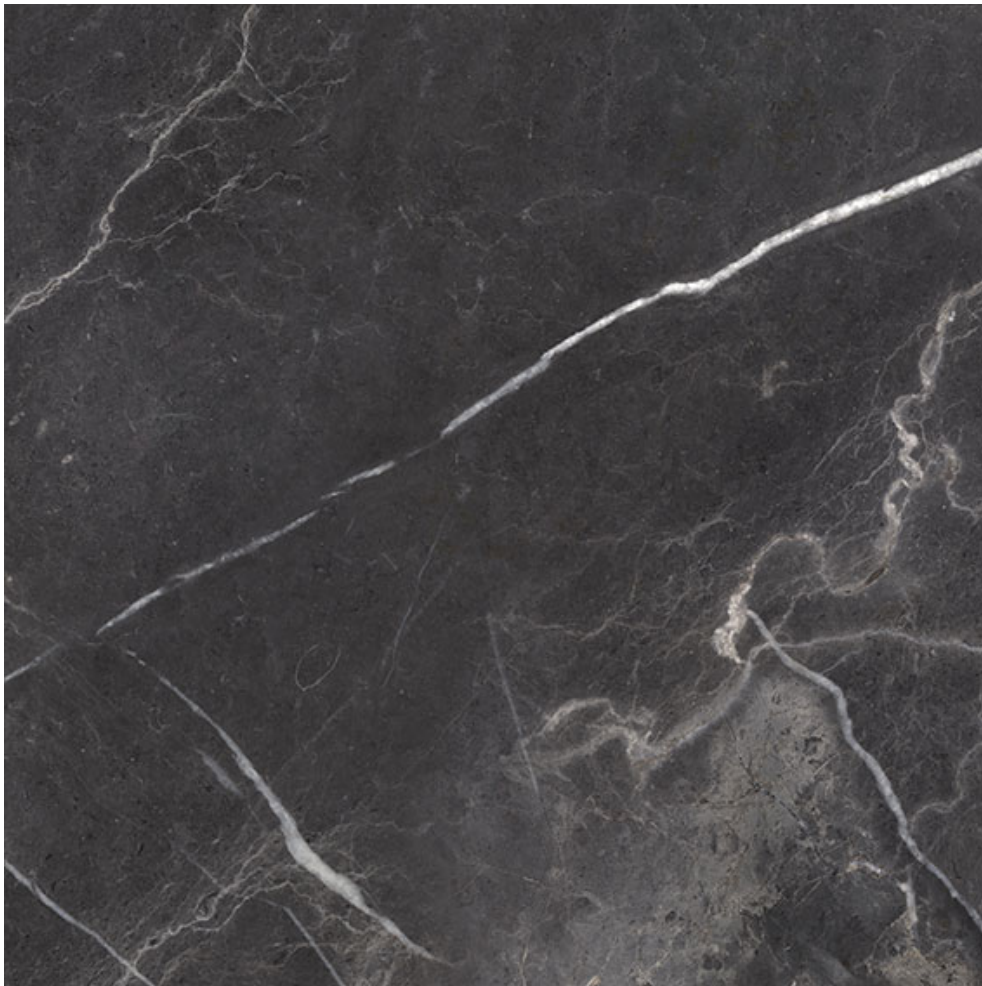

Tiles by Kia

PRODUCT

ROYAL STONEWORKS 24X24 TUSCAN FORGE VEIN HONED

Tile | 24"x24" | Porcelain

TECHNICAL DATA

CODE: QUSW-TF-4H

NAME: Royal Stoneworks 24X24 Tuscan Forge Vein Honed

SIZE: 24"x24"

SERIES: Royal Stoneworks

FINISH: Honed

LOOK: Stone Look

EDGE: Rectified

FAMILY: Tile

FROST RESISTANCE: Yes

SHADE VARIATION: V3

SPECIAL ORDER: Special Order

STYLE: Contemporary

SUITABLE FOR: Indoor|Shower

TPOLOGY: Porcelain

TYPE OF PIECE: Field Tile

USE: Floor and Wall

NOTES: This product is special order and cannot be cancelled, returned, or refunded.

PACKING

Size	Product type	BOX			PALLET		
		pcs	sqft	lb	boxes	sqft	lb
24"x24"	Field Tile	3	11.52		42		