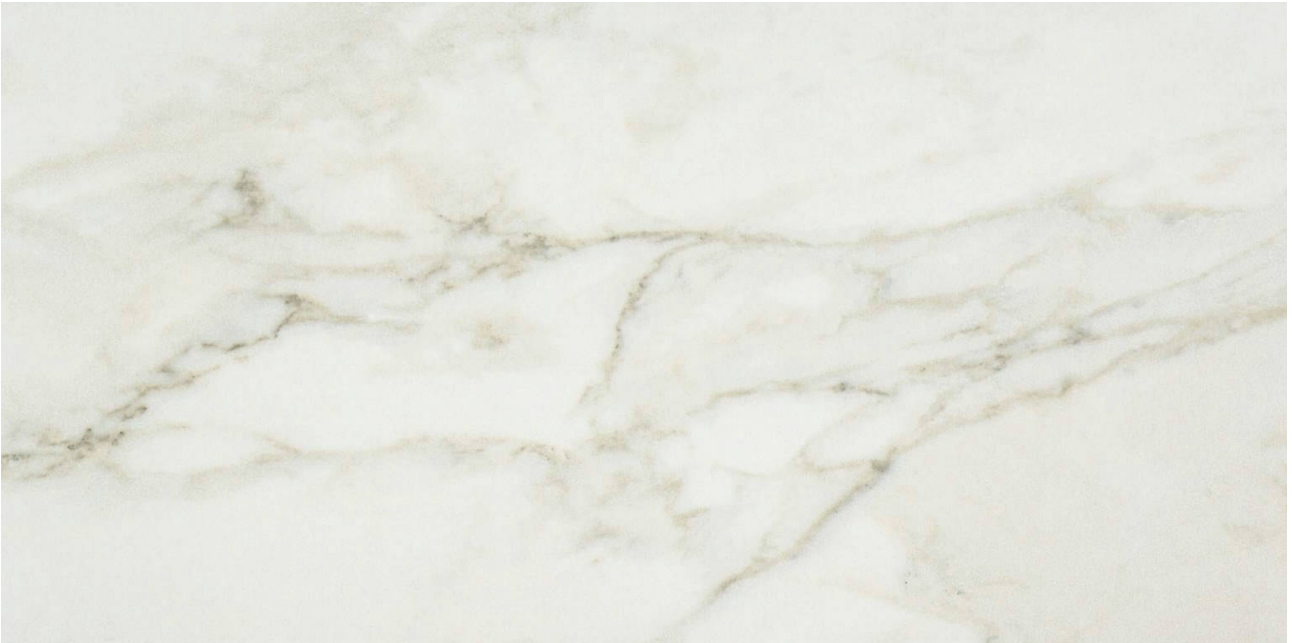

Tiles by Kia

PRODUCT AMALFI CALACATTA HONED 12X24

Tile | 12"x24" | Glazed Porcelain

GRAPHIC VARIETY

TECHNICAL DATA

CODE: QULX-AM-2HN
NAME: Amalfi Calacatta Honed 12X24
SIZE: 12"x24"
SERIES: Luxury
FINISH: Matt
LOOK: Marble Look
BILLING UNIT: SF
EDGE: Rectified
FAMILY: Tile
FROST RESISTANCE: Yes
PEI: 4
STYLE: Contemporary
SUITABLE FOR: Indoor|Shower
TYPOLOGY: Glazed Porcelain
TYPE OF PIECE: Field Tile
USE: Floor and Wall