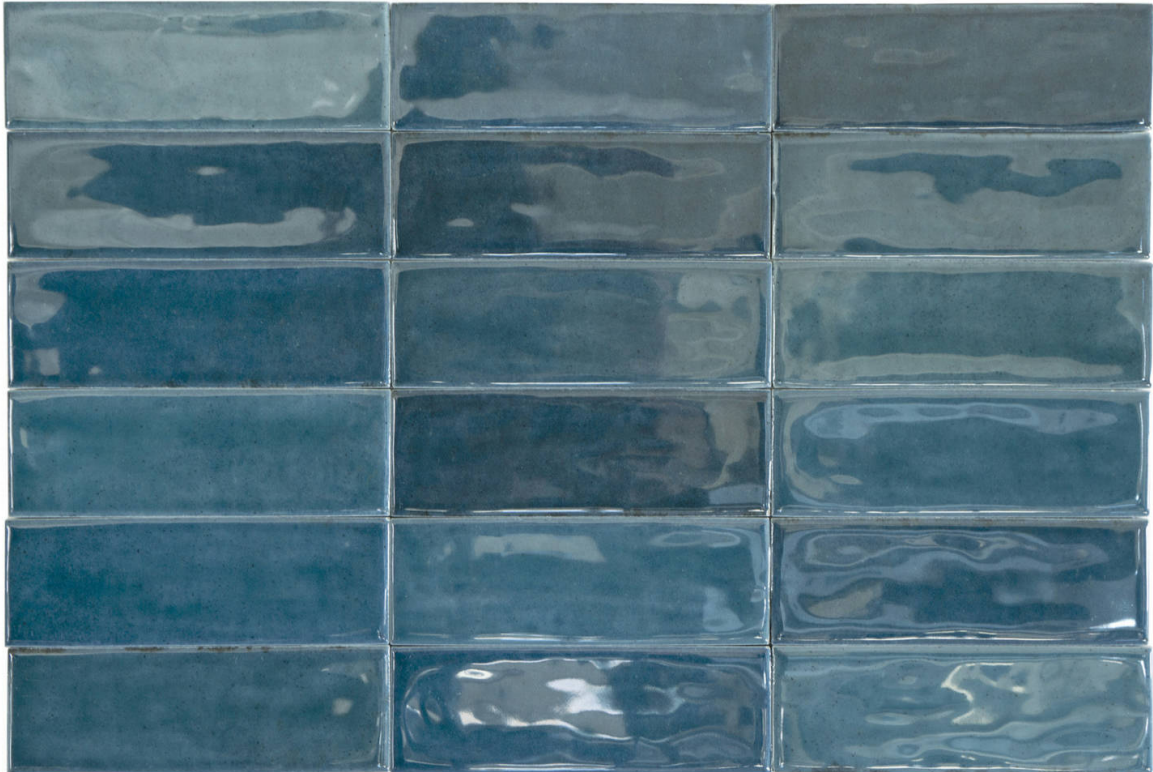

## PRODUCT BARCELONA 2X6\" BLUE

---

Tile | 2"x6" | Porcelain

## GRAPHIC VARIETY

## TECHNICAL DATA

CODE: QUBC-BL-1  
NAME: Barcelona 2x6" Blue  
SIZE: 2"x6"  
SERIES: Barcelona  
FINISH: Gloss  
LOOK: Subway Tile  
BILLING UNIT: SF  
FAMILY: Tile  
FROST RESISTANCE: Yes  
PEI: 3  
SHADE VARIATION: V3  
STYLE: Traditional  
SUITABLE FOR: Backsplash|Indoor|Outdoor|Pool|Shower  
TYPOLOGY: Porcelain  
TYPE OF PIECE: Field Tile  
USE: Floor and Wall