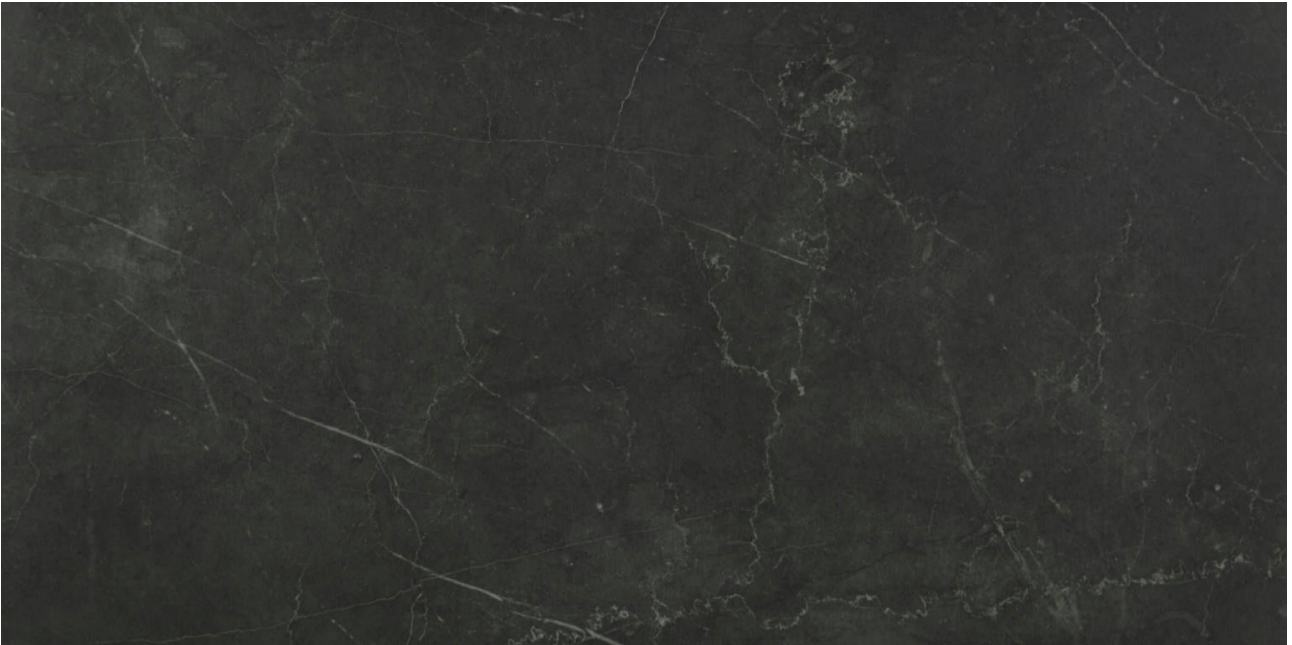

Tiles by Kia

PRODUCT TIVOLI NERO HONED 24X48

Tile | 24"x48" | Glazed Porcelain

GRAPHIC VARIETY

ROOM SCENES

TECHNICAL DATA

CODE: QULX-TI-4HN
NAME: Tivoli Nero Honed 24X48
SIZE: 24"x48"
SERIES: Luxury
FINISH: Matt
LOOK: Marble Look
BILLING UNIT: SF
EDGE: Rectified
FAMILY: Tile
FROST RESISTANCE: Yes
PEI: 4
STYLE: Contemporary
SUITABLE FOR: Indoor|Shower
TYPOLOGY: Glazed Porcelain
TYPE OF PIECE: Field Tile
USE: Floor and Wall