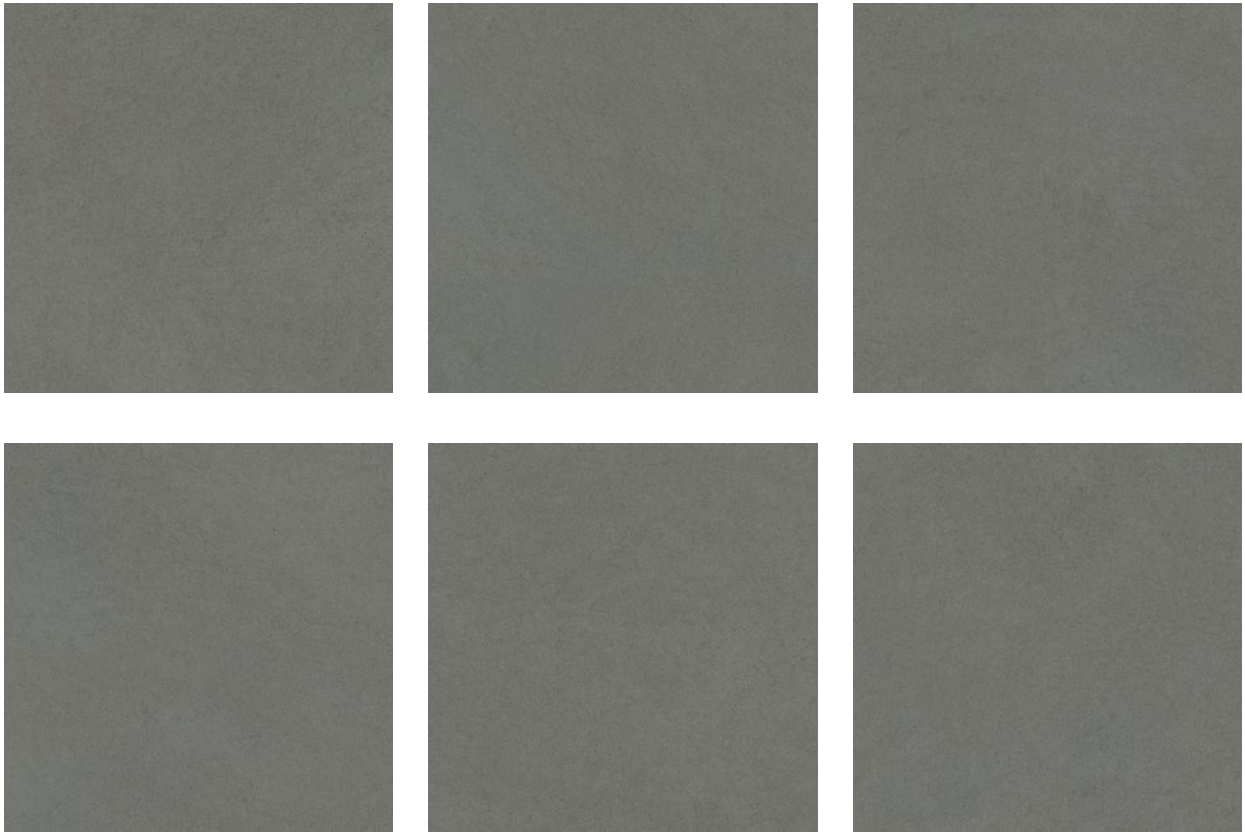

# Tiles by Kia

---

**PRODUCT**  
**CONCORD 13X13F UMBER MATTE**

---

Tile | 13"x13" | Pressed Glazed Porcelain

## GRAPHIC VARIETY

## TECHNICAL DATA

CODE: QUCN-UM-1  
NAME: Concord 13X13F Umber Matte  
SIZE: 13"x13"  
SERIES: Concord  
FINISH: Matt  
LOOK: Stone Look  
BREAKING STRENGTH (APH): >350 - >1600  
BILLING UNIT: SF  
CHEMICAL RESISTANCE (APH): CLASS A  
DCOF (APH): MATTE  $\geq 0.65$   
FAMILY: Tile  
FROST RESISTANCE: Yes  
PEI: 4  
R VALUE (APH): MATTE R10  
SHADE VARIATION: V3  
STAIN RESISTANCE (APH): CLASS A & 5  
STYLE: Contemporary  
SUITABLE FOR: Indoor, Outdoor, Pool, Backsplash, Shower  
TYPOLOGY: Pressed Glazed Porcelain  
THICKNESS (APH): 7.6 mm  
TYPE OF PIECE: Field Tile  
USE: Floor and Wall  
WATER ABSORPTION (APH):  $\leq 0.5\%$