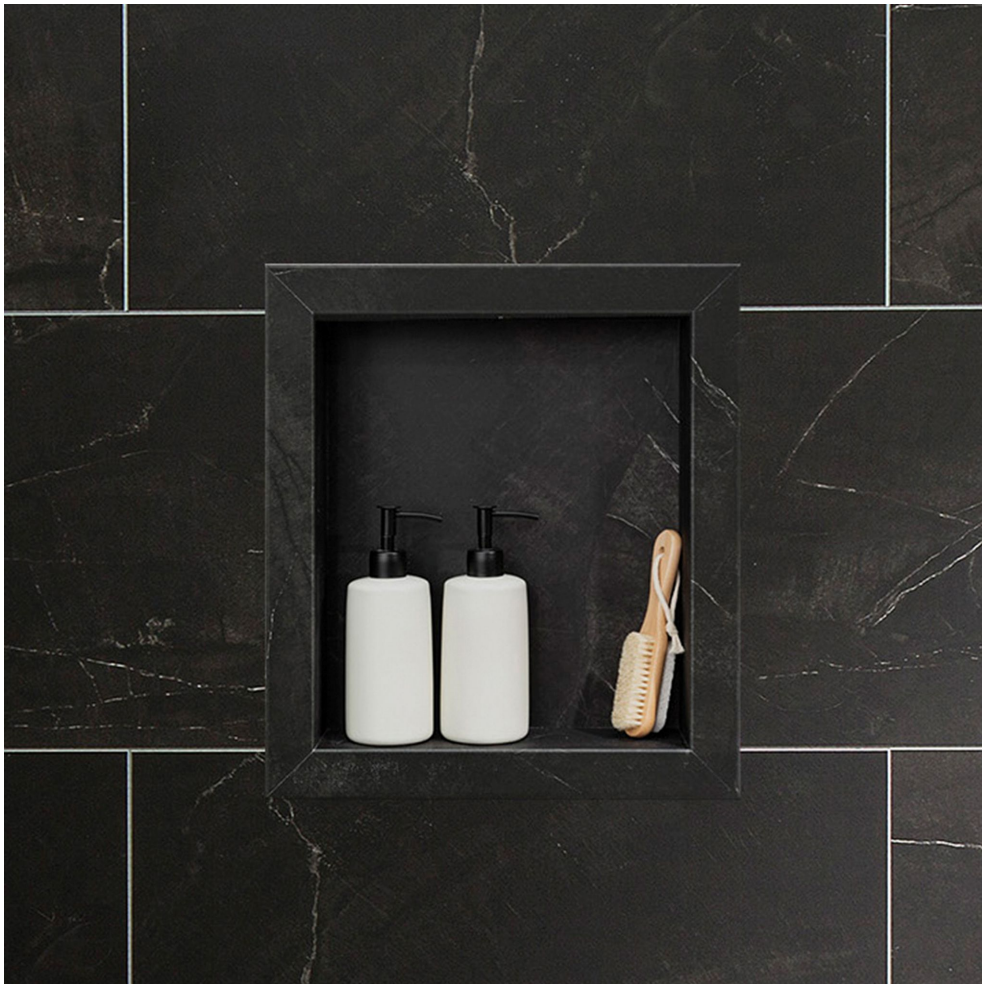

Tiles by Kia

PRODUCT

BLACK ICE SHOWER NICHE 14.5 X12 INSIDE

Waterproof Walls | 14.5"x12"x2" | SPC

TECHNICAL DATA

CODE: LC53617
NAME: Black Ice Shower Niche 14.5 x12 Inside
SIZE: 14.5"x12"x2"
SERIES: Black Ice
FINISH: Matt
LOOK: Stone Look
BILLING UNIT: EA
CLICK SYSTEM: Lico Fast Click
COMMERCIAL WARRANTY: 10 Year
EDGE: Beveled Edge
FAMILY: Waterproof Walls
STYLE: Contemporary
SUITABLE FOR: Shower|Indoor
TYPOLOGY: SPC
TYPE OF PIECE: Accessories
TYPOLOGY: Signature Shower Tile
TOTAL THICKNESS: 5.0 mm
USE: Wall only
WEAR LAYER: UV Cured Lacquer